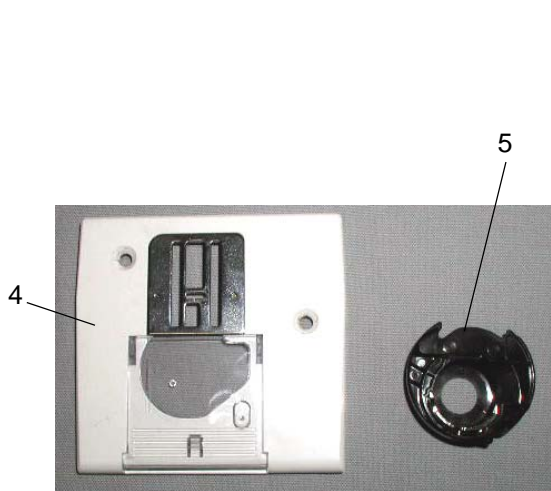

PARTS LIST

Ref.	Part No.	Description
1	525084103	Face cover (Sew Petite & Sew Mini)
	525084608	Face cover (Blossom)
2	525623007	Front cover unit (Sew Petite) Blue
	525623100	Front cover unit (Mini) Red
	525623409	Front cover unit (Blossom)
3	525073109	Selector dial (Sew Petite) Blue
	525073202	Selector dial (Mini) Red
	525073408	Selector dial (Blossom)
4	525617008	Needle plate unit
5	525618009	Bobbin holder unit
6	525603001	Thread guide unit
7	000149312	Set screw 3 x 8
8	639003001	Spool pin
9	525094003	Sticker
10	735016307	Bobbin winder stopper
11	000101828	Set screw 4 x 16
12	000161309	Set screw 3 x 12 (b)
13	000115201	Set screw 3 x 8

Ref.	Part No.	Description
1	525608006	Thread take up lever unit
2	525502102	Thread tension regulator unit (Sew Petite) Blue
	525502205	Thread tension regulator unit (Mini) Red
	525502308	Thread tension regulator unit (Blossom)
3	525028006	Needle bar crank rod
4	525604002	Presser base plate unit
5	525619000	Cam block unit
6	525609007	Upper shaft unit (Sew Petite) Blue
	525609100	Upper shaft unit (Mini) Red
	525609306	Upper shaft unit (Blossom)
7	525624008	Bobbin winder base unit
8	525081007	Gear
9	525031002	Bearing
10	525035109	Hand wheel (Sew Petite & Sew Mini)
	525035305	Hand wheel (Blossom)
11	525610001	Vertical shaft unit
12	525074007	R lever
13	525082008	Belt 290
14	525071004	Zigzag rod
15	525002004	Presser foot lifter
16	525013008	Presser bar
17	525615006	Feed shaft unit
18	525054001	Feed regulator unit
19	525501008	Presser foot unit
20	525606004	Needle bar unit
21	525612003	Hook unit
22	525614005	Feed base unit
23	525046000	Lower shaft bearing
24	525045009	Feed lifting cam
25	525010005	Base rubber
26	525044008	Lower shaft gear
27	525052009	Feed forked rod
28	525033004	Gear a
29	525037008	Gear b
30	525504001	Power supply jack
31	525505002	Foot switch jack unit
32	525621005	DC motor