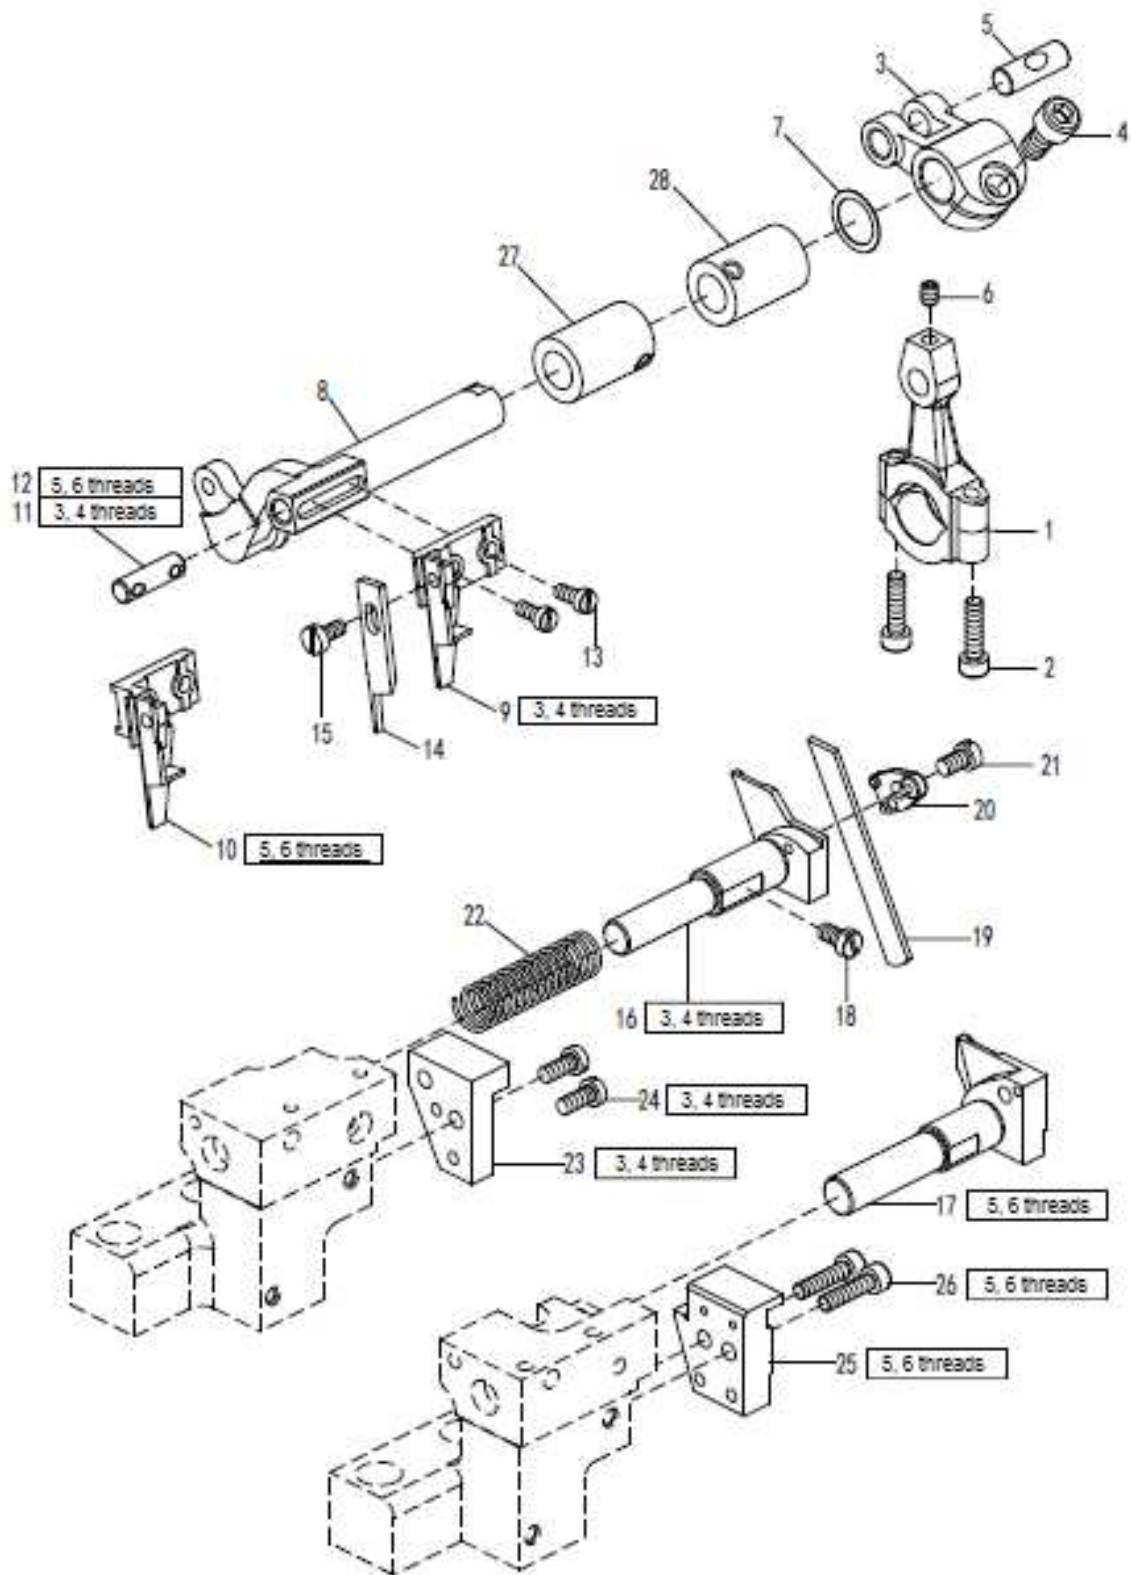

* SEE GAUGE PARTS LIST

9. FEED MECHANISM (1)

9. FEED MECHANISM (1)

No.	Parts No.	Description	Qty
1	10033785	CRANK ASM	1
2	10009625	SCREW	2
3	10009164	BOLT	1
4	10009605	DIFFERENTIAL FEED ROD	1
5	10009624	SCREW	2
6	10009607	LEVER	1
7	10009164	BOLT	1
8	10034607	SHAFT	1
9	10009608	O RING	1
10	10009560	LEVER	1
11	10009563	SPRING	1
12	10033713	LEVER	1
13	10033715	REGULATOR PLATE	1
14	10009566	STOPPER	2
15	10009037	SCREW	2
16	10009565	NUT	1
17	10009562	SCREW	1
18	10009564	SPRING WASHER	1
19	10002886	ROD	1
20	10009260	CRANK	1
21	10009164	BOLT	1
22	10034610	PIN	1
23	10009109	SCREW	1
24	10002888	NEEDLE BEARING	1
25	10003217	REGULATOR	1
26	10003219	PIN	1
27	10012162	SCREW	2
28	10009327	ECCENTRIC	1
29	10003218	GUIDE	1
30	10009326	FLAT SPRING	1
31	10013019	SCREW	2
32	10002885	ECCENTRIC	1
33	10009298	SPRING PIN	2
34	10002889	RATCHET	1
35	10002887	SPRING	1
36	10002890	SCREW	1
37	10009258	PUSH BUTTON	1
38	10009262	SPRING	1
39	10009654	RING	1
40	10009257	WASHER	2
41	10009261	O RING	2
42	10009426	SHAFT SLEEVE	1

* SEE GAUGE PARTS LIST

11. KNIFE DRIVE MECHANISM

11. KNIFE DRIVE MECHANISM

No.	Parts No.	Description	Qty
1	10002664	ROD	1
2	10009103	SCREW	2
3	10009110	CRANK	1
4	10009164	SCREW	1
5	10009165	PIN	1
6	10009109	SCREW	1
7	10009709	WASHER	1
8	10009484	UPPER BLADE LEVER	1
9	10009488	UPPER BLADE CLAMP	1
10	10009764	UPPER BLADE CLAMP	1
11	10009489	PIN	1
12	10009711	PIN	1
13	10009115	SCREW	2
14	*	UPPER BLADE	1
15	10009483	SCREW	1
16	10009490	LOWER BLADE HOLDER	1
17	10009773	LOWER BLADE HOLDER	1
18	10010595	SCREW	1
19	*	LOWER BLADE	1
20	10009485	LOWER BLADE CLAMP	1
21	10034620	SCREW	1
22	10009746	SPRING	1
23	10034613	GUIDE	1
24	10009104	SCREW	2
25	10009673	GUIDE	1
26	10009037	SCREW	2
27	10033791	SHAFT SLEEVE	1
28	10033794	SHAFT SLEEVE	1