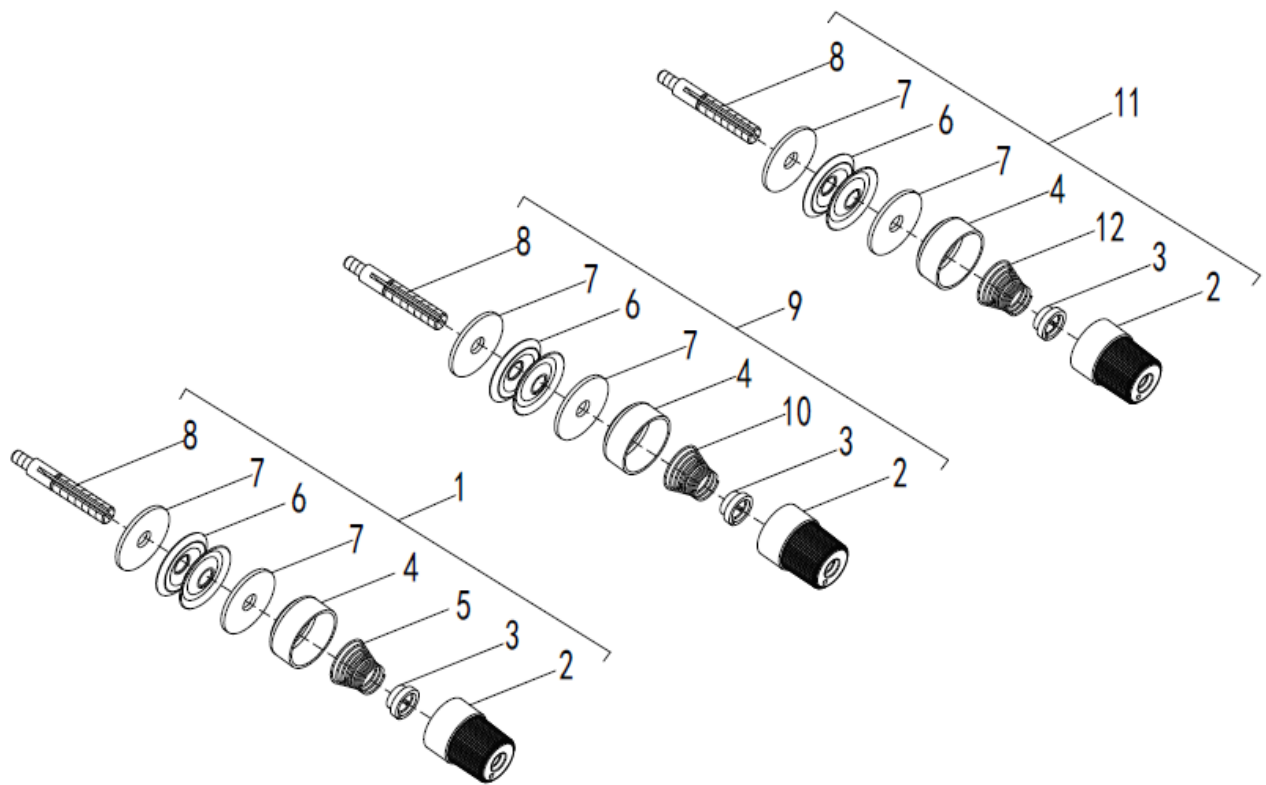

16. THREAD TENSION MECHANISM

3 threads

4, 5 threads

(Except 4 threads reverse stitching)