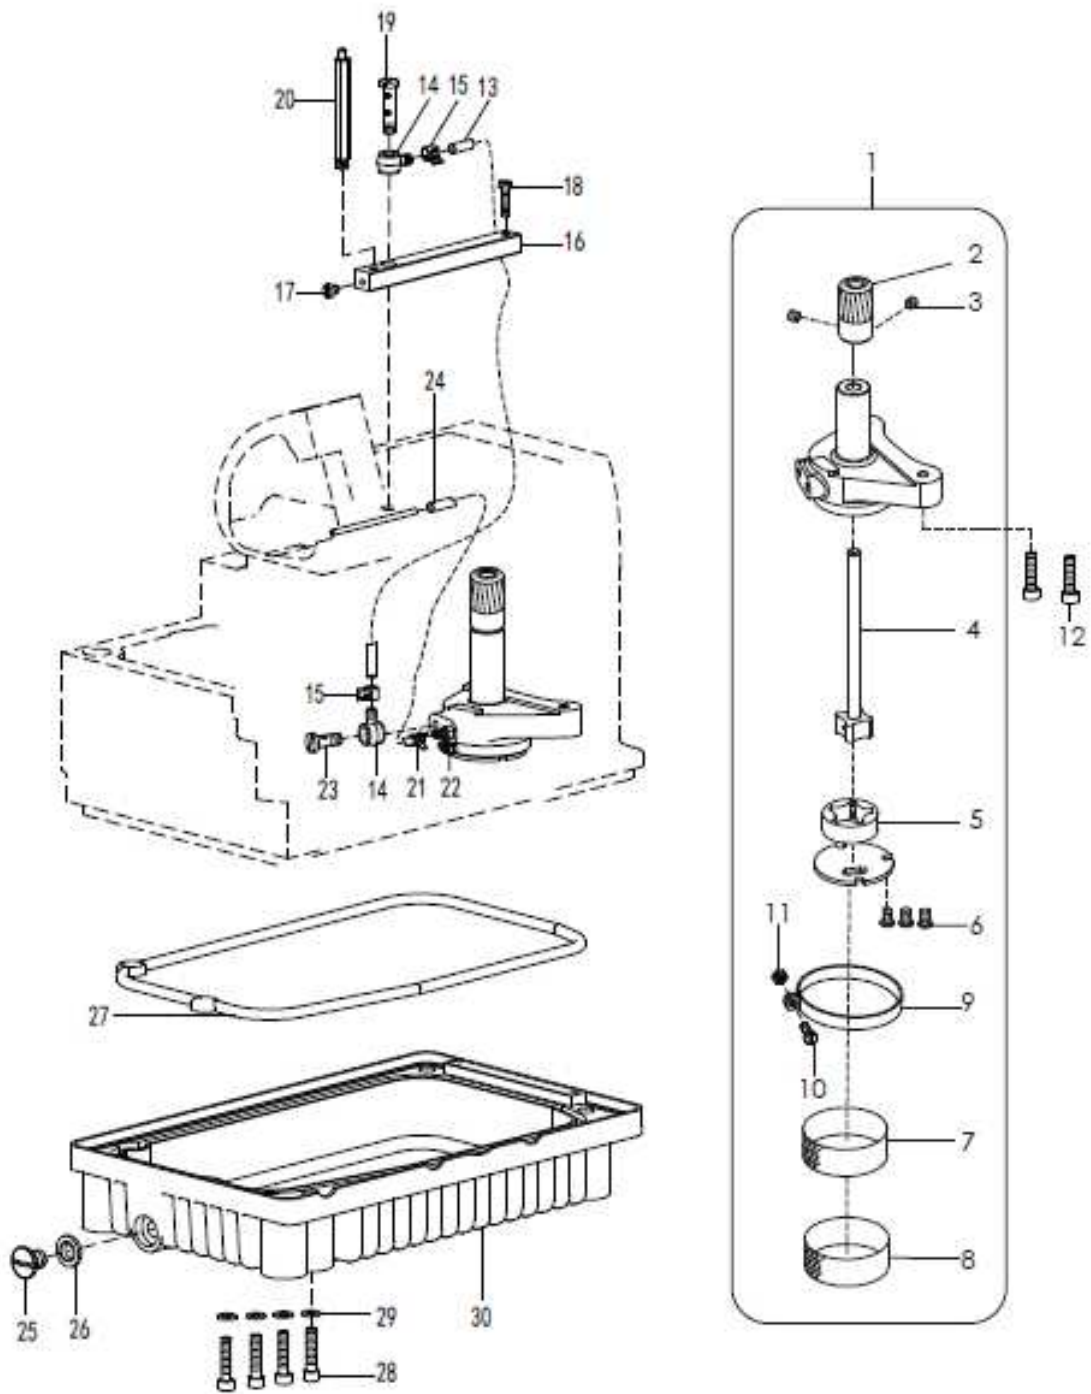

13. PRESSER FOOT MECHANISM (2)

3、4 Threads
(Except reverse stitching)

13. PRESSER FOOT MECHANISM (2)

No.	Parts No.	Description	Qty
1	*	PRESSER FOOT	1
2	*	PRESSER FOOT FINGER	1
3	10003188	SET PLATE	1
4	10003192	SCREW	1
5	10003189	SCREW	1
6	10003190	AUXILIARY	1
7	10033751	REGULATOR	1
8	10009529	SCREW	1
9	10002850	BRACKET	1
10	10009580	SCREW	1
11	*	PRESSER FOOT ASM	1
12	10003268	PIN	1
13	10003272	SCREW	1
14	10003271	AFTER FLOOR	1
15	10002757	SPRING	1
16	10002759	NUT	1
17	10003270	FABRIC GUIDE	1
18	10003189	SCREW	1
19	10009580	SCREW	1
20	10009529	SCREW	1
21	10009651	SPRING	1

* SEE GAUGE PARTS LIST

14. LUBRICATION MECHANISM

14. LUBRICATION MECHANISM

No.	Parts No.	Description	Qty
1	10033774	PUMP ASM	1
2	10003175	WORM WHEEL	1
3	10012162	SCREW	1
4	10003174	SHAFT	1
5	10003197	OUTSIDE ROTOR	1
6	10009589	SCREW	3
7	10003201	INSIDE FILTER	1
8	10003199	OUTSIDE FILTER	1
9	10003200	CLAMP	1
10	10003203	SCREW	1
11	10003025	NUT	1
12	10009103	BOLT	2
13	10007796	OIL TUBE	1 (220 MM)
14	10009588	JOINT	2
15	10011471	CLAMP	2
16	10009593	OIL DISTRIBUTOR	1
17	10009595	SCREW	1
18	10009075	SCREW	1
19	10009590	JOINT SCREW	1
20	10009594	SCREW	1
21	10009496	CLAMP	1
22	10009591	JOINT SCREW	1
23	10009592	JOINT SCREW	1
24	10007793	OIL TUBE	1 (240 MM)
25	10009264	SCREW	1
26	10009263	WASHER ASM	1
27	10047350	GASKET	1
28	10014210	SCREW	4
29	10045821	WASHER	4
30	10033771	OIL RESERVOIR	1