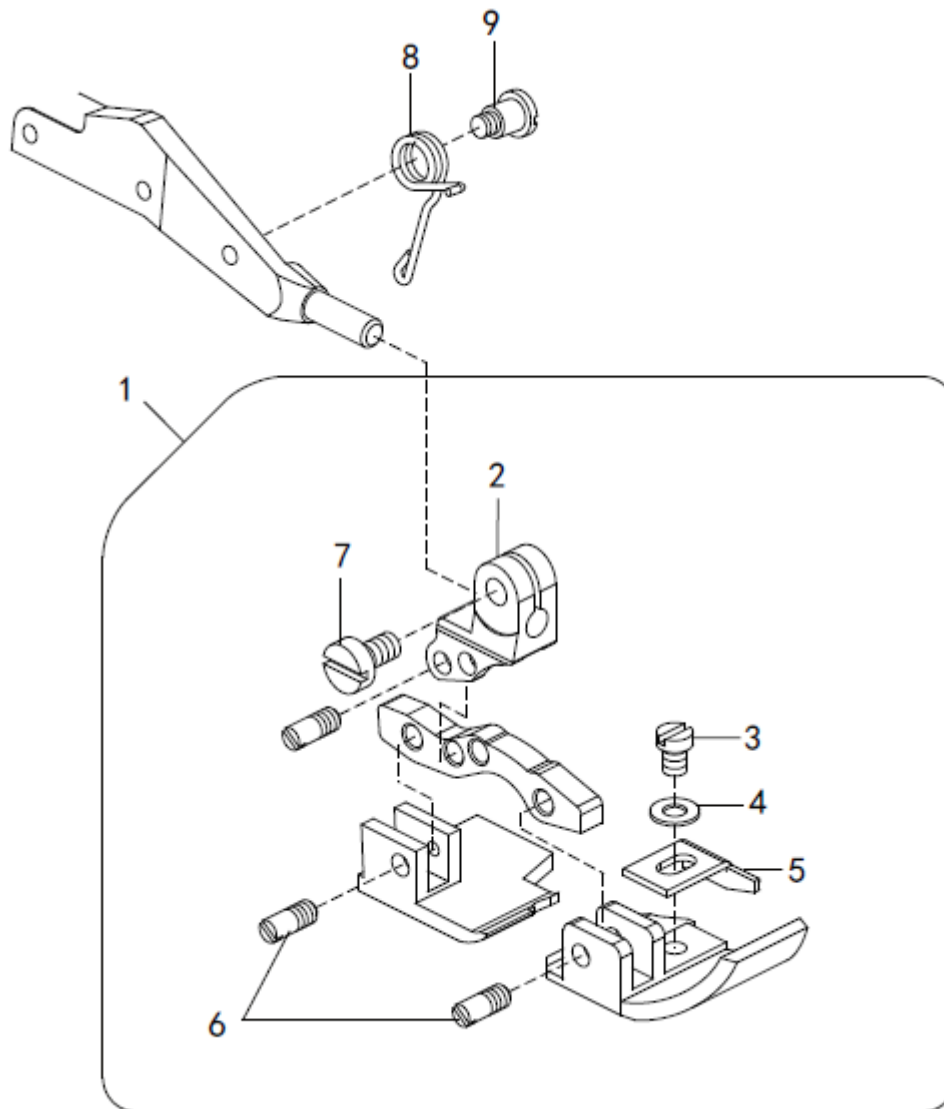

25. SPECIFIC PARTS (4)

4 threads back latching

25. SPECIFIC PARTS (4)

No.	Parts No.	Description	Qty
1	10039507	THREAD TENSION ASSEMBLY	2
2	10006875	NUT	1
3	10003111	RATCHET	1
4	10006877	CUP	1
5	10009534	SPRING	1
6	10003116	TENSION DISC	2
7	10009010	FELT	1
8	10003112	SCREW STUD	1
9	10039509	THREAD TENSION ASSEMBLY	1
10	10009532	SPRING	1
11	10039508	THREAD TENSION ASSEMBLY	1
12	10009533	SPRING	1
13	10012814	THREAD TENSION ASSEMBLY	1
14	10005979	THREAD GUIDE	1
15	10009290	SCREW	2
16	10003115	THREAD GUIDE	4
17	10012661	FABRIC GUARD	1
18	10013123	FABRIC GUARD	1
19	10012659	SCREW	1
20	10012660	BRACKET	1
21	10009163	BOLT	2
22	10004358	CRANK	1

26. SPECIFIC PARTS (5)

6 Threads over seaming on medium weight fabric

5 Threads over seaming on extra heavy weight fabric

6 Threads over seaming on medium weight fabric

26. SPECIFIC PARTS (5)

No.	Parts No.	Description	Qty
1	10012245	CRANK	1
2	10009164	BOLT	1
3	10004358	CRANK	1
4	10009163	BOLT	2
5	10003110	THREAD TENSION ASSEMBLY	3
6	10003114	THREAD TENSION ASSEMBLY	1
7	10003118	THREAD TENSION ASSEMBLY	1
8	10009531	NUT	1
9	10003111	RATCHET	1
10	10003113	CUP	1
11	10009534	SPRING	1
12	10003116	TENSION DISC	2
13	10003117	FELT	1
14	10003112	SCREW STUD	1
15	10009532	SPRING	1
16	10009533	SPRING	1
17	10003109	THREAD GUIDE	1
18	10009290	SCREW	2
19	10004185	THREAD GUIDE	1
20	10003115	THREAD GUIDE	4
21	10005934	THREAD GUIDE	1
22	10012477	THREAD TENSION ASSEMBLY	1
23	10012479	THREAD GUIDE	1
24	10012478	THREAD GUIDE	1

27. SPECIFIC PARTS (6)

5 Threads – over seaming on extra heavy weight fabric

No.	Parts No.	Description	Qty
1	*	PRESSER FOOT ASSEMBLY	1
2	10003268	PIN	1
3	10005223	SCREW	1
4	10005222	WASHER	1
5	10012261	FABRIC GUARD	1
6	10003268	PIN	2
7	10009580	SCREW	1
8	10012260	SPRING	1
9	10009501	SCREW	1