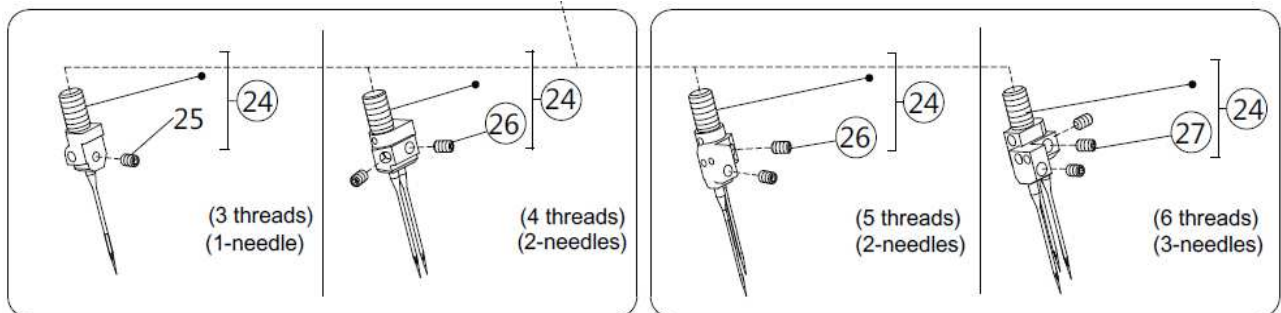

5. NEEDLE DRIVE MECHANISM (1)

5. NEEDLE DRIVE MECHANISM (1)

No.	Parts No.	Description	Qty
1	10027701	ROD	1
2	10009103	SCREW	2
3	10009108	CRANK	1
4	10009164	SCREW	1
5	10009165	PIN	1
6	10009109	SCREW	1
7	10009229	SHAFT	1
8	10009239	RING	1
9	10009232	WASHER	1
10	10009231	COLLAR	1
11	10009074	SCREW	2
12	10009230	OIL SEAL	1
13	10009244	LEVER	1
14	10009245	BOLT	1
15	10009242	NEEDLE BAR DRIVE	1
16	20001001	PIN ASM	2
17	10009240	SCREW	2
18	10009250	NEEDLE BAR	1
19	10009243	NEEDLE BAR CLAMP	1
20	10009115	SCREW	1
21	10008997	CAP	1
22	10009608	O RING	1
23	10009074	SCREW	1
24	*	NEEDLE HOLDER	1
25	10009255	SCREW	1
26	10009255	SCREW	2
27	10009255	SCREW	3
28	10033707	RACK	1
29	10033708	COVER	1
30	10009016	FELT	1
31	10009019	SCREW	2
32	10009544	COVER	1
33	10009157	SCREW	1
34	10033794	SHAFT SLEEVE	1
35	10033795	SHAFT SLEEVE	1

* SEE GAUGE PARTS LIST