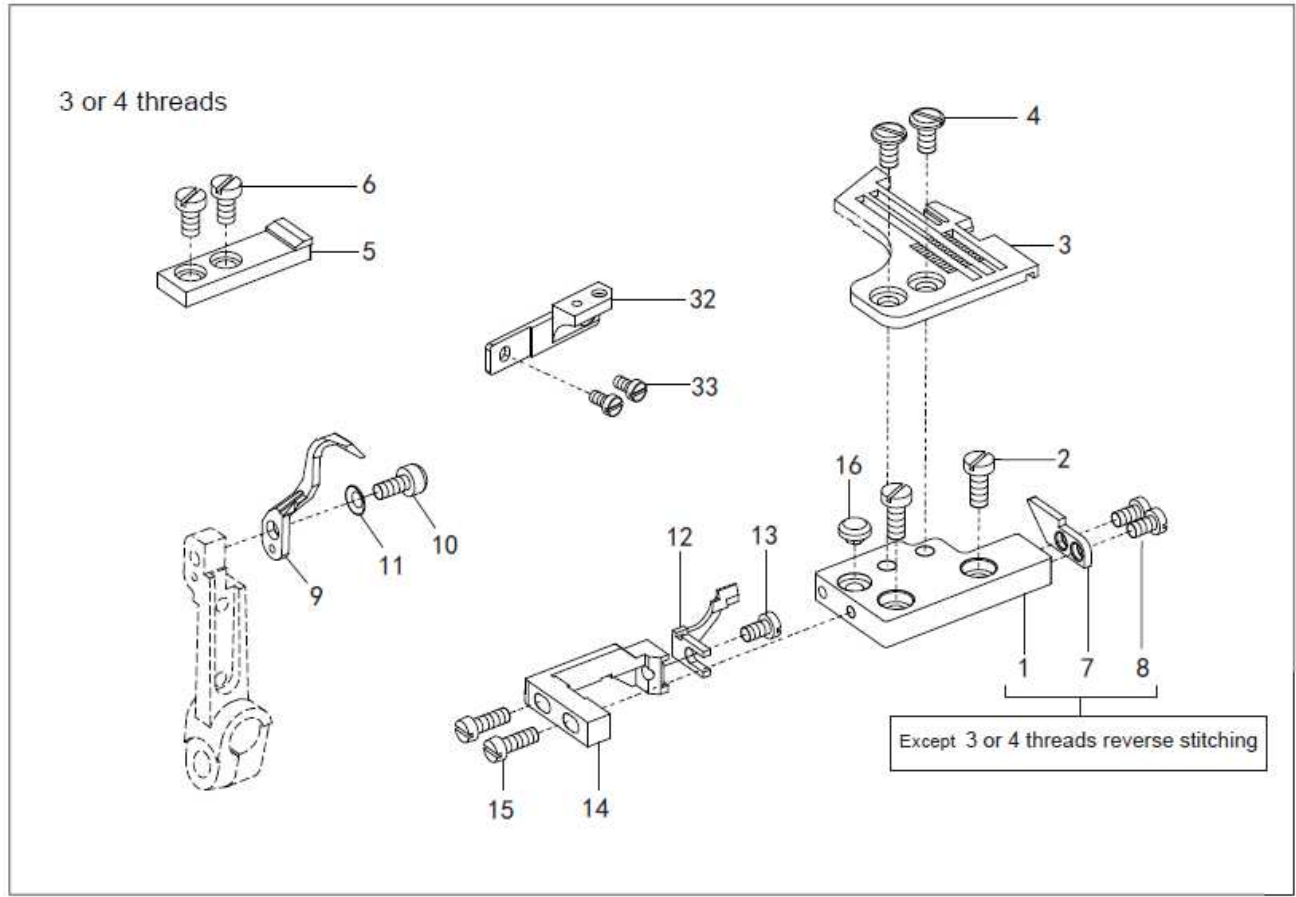

6. NEEDLE DRIVE MECHANISM (2)

6. NEEDLE DRIVE MECHANISM (2)

No.	Parts No.	Description	Qty
1	10009297	BRACKET	1
	10042973	BRACKET	1
2	10009104	SCREW	2
3	*	NEEDLE PLATE	1
4	10009481	SCREW	2
5	10033749	NEEDLE PLATE SUPPORT	1
	10045865	NEEDLE PLATE SUPPORT	1
6	10010595	SCREW	2
7	10033748	KEY	1
8	10009589	SCREW	2
9	*	NEEDLE REAR GUARD	1
10	10006624	SCREW	1
11	10009464	SPRING WASHER	1
12	*	NEEDLE FRONT GUARD	1
13	10009589	SCREW	1
14	10009314	BRACKET	1
15	10009487	SCREW	2
16	10009582	CUSHION RUBBER	1
17	10034625	BRACKET	1
	10045866	BRACKET	1
18	10010595	SCREW	1
19	10034627	BRACKET	1
	10042977	BRACKET	1
20	10009104	SCREW	2
21	*	NEEDLE PLATE	1
22	10009678	SCREW	2
23	*	NEEDLE GUARD	1
24	10006624	SCREW	1
25	10009464	SPRING WASHER	1
26	*	NEEDLE FRONT GUARD	1
27	10010555	SCREW	2
28	*	NEEDLE REAR GUARD	1
29	10009676	SCREW	2
30	*	NEEDLE FRONT GUARD	1
31	10010555	SCREW	1
32	10042962	BRACKET	1
33	10010595	SCREW	2
34	10033741	THREAD GUIDE	1

* SEE GAUGE PARTS LIST