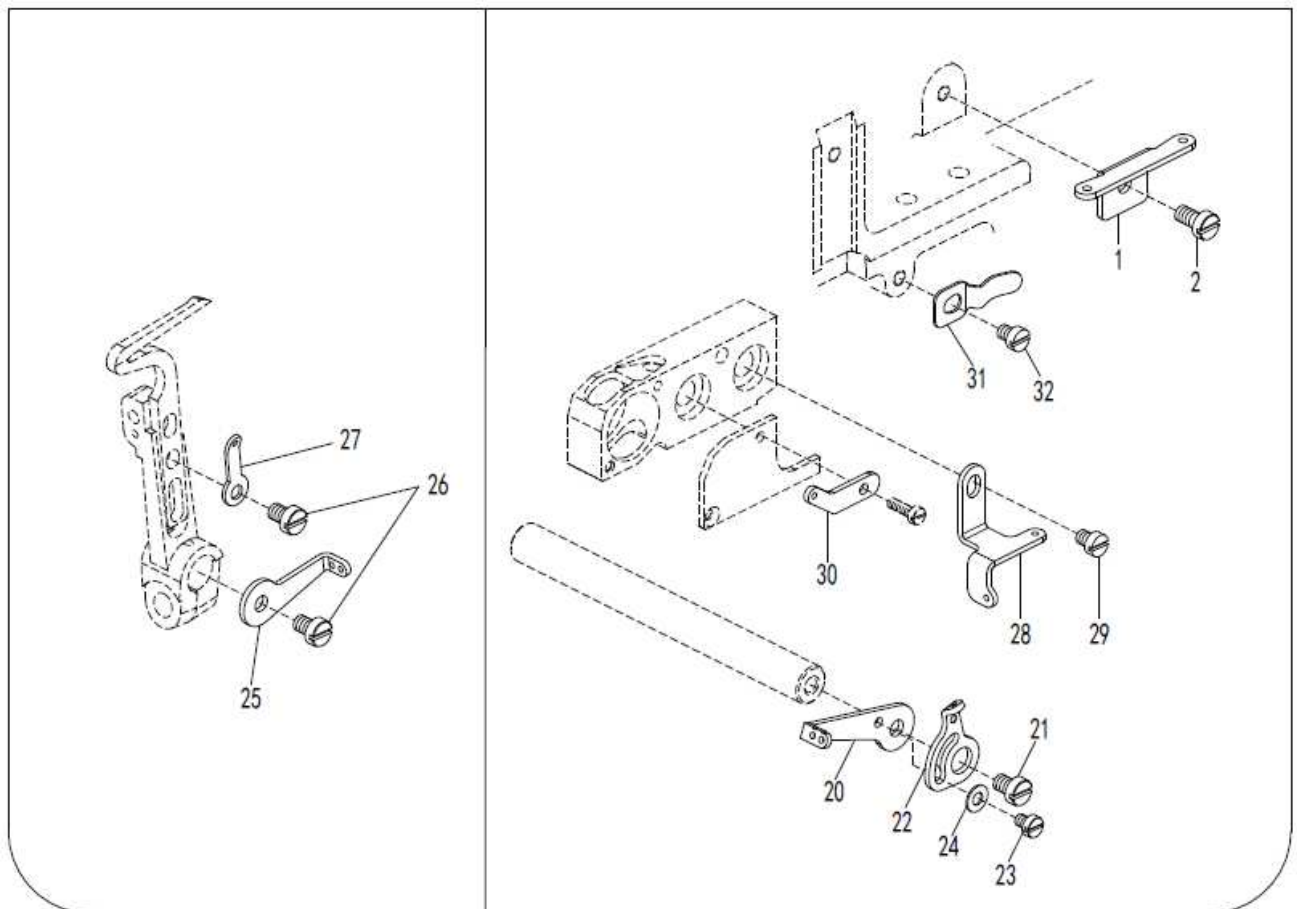

15. THREAD GUIDE AND THREAD TAKE-UP MECHANISM

15. THREAD GUIDE AND THREAD TAKE-UP MECHANISM

No.	Parts No.	Description	Qty
1	10033726	THREAD GUIDE	1
2	10010595	SCREW	1
3	10033753	NEEDLE THREAD GUIDE	1
4	10033732	NEEDLE THREAD GUIDE	1
5	10010594	SCREW	1
6	10033752	NEEDLE THREAD GUIDE	1
7	10033725	NEEDLE THREAD GUIDE	1
8	10010594	SCREW	2
9	10009497	THREAD RETAINER	1
10	10010555	SCREW	1
11	10009522	THREAD RETAINER	1
12	10009525	THREAD RETAINER	1
13	10010608	GUIDE	1
14	10009500	SPRING	1
15	10009501	SCREW	1
16	10012262	NEEDLE THREAD TAKE-UP	1
17	10009521	SCREW	2
18	10010606	THREAD GUIDE	1
19	10010607	SCREW	2
20	10033729	THREAD TAKE-UP	1
21	10010595	SCREW	1
22	10033728	THREAD TAKE-UP	1
23	10009529	SCREW	1
24	10009599	WASHER	1
25	10033730	THREAD TAKE-UP	1
26	10010595	SCREW	1
27	10033731	THREAD GUIDE	1
28	10009524	THREAD GUIDE	1
29	10010554	SCREW	1
30	10009421	THREAD GUIDE	1
31	10033682	SPRING PLATE	1
32	10010595	SCREW	1