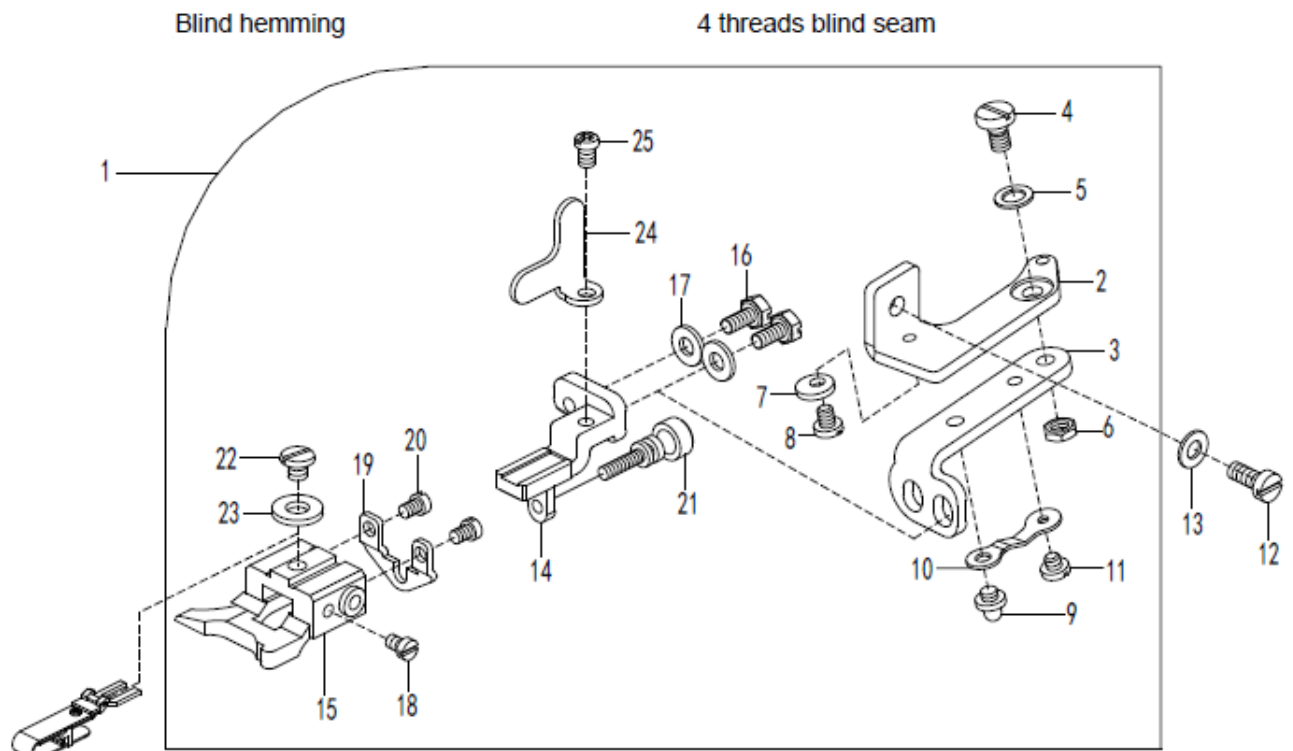

22. SPECIFIC PARTS (1)

22. SPECIFIC PARTS (1)

No.	Parts No.	Description	Qty
1	10010978	HEMMING ASM	1
2	10004418	BRACKET	1
3	10004423	HINGE	1
4	10010968	SCREW	1
5	10010963	SPRING WASHER	1
6	10004424	NUT	1
7	10004413	WASHER	1
8	10010970	SCREW	1
9	10004422	PIN	1
10	10004411	FLAT SPRING	1
11	10010971	SCREW	1
12	10009104	SCREW	1
13	10002991	SPRING WASHER	1
14	10004415	BRACKET	1
15	10004420	BRACKET	1
16	10010969	SCREW	2
17	10004416	WASHER	2
18	10004414	SCREW	1
19	10004412	BRACKET	1
20	10010964	SCREW	2
21	10010966	SCREW	1
22	10004421	SCREW	1
23	10010967	WASHER	1
24	10004419	ADJUSTING PLATE	1
25	10010965	SCREW	1
26	10004417	FOLDER ASM	1
27	10004429	AUXILIARY PLATE	1
28	10004443	SCREW	1
29	10004446	FLAT SPRING	1
30	10004124	CLOTH PLATE ASM	1
31	10010010	SIDE COVER	1
32	10004452	UNCURLER	1
33	10004450	WASHER	1