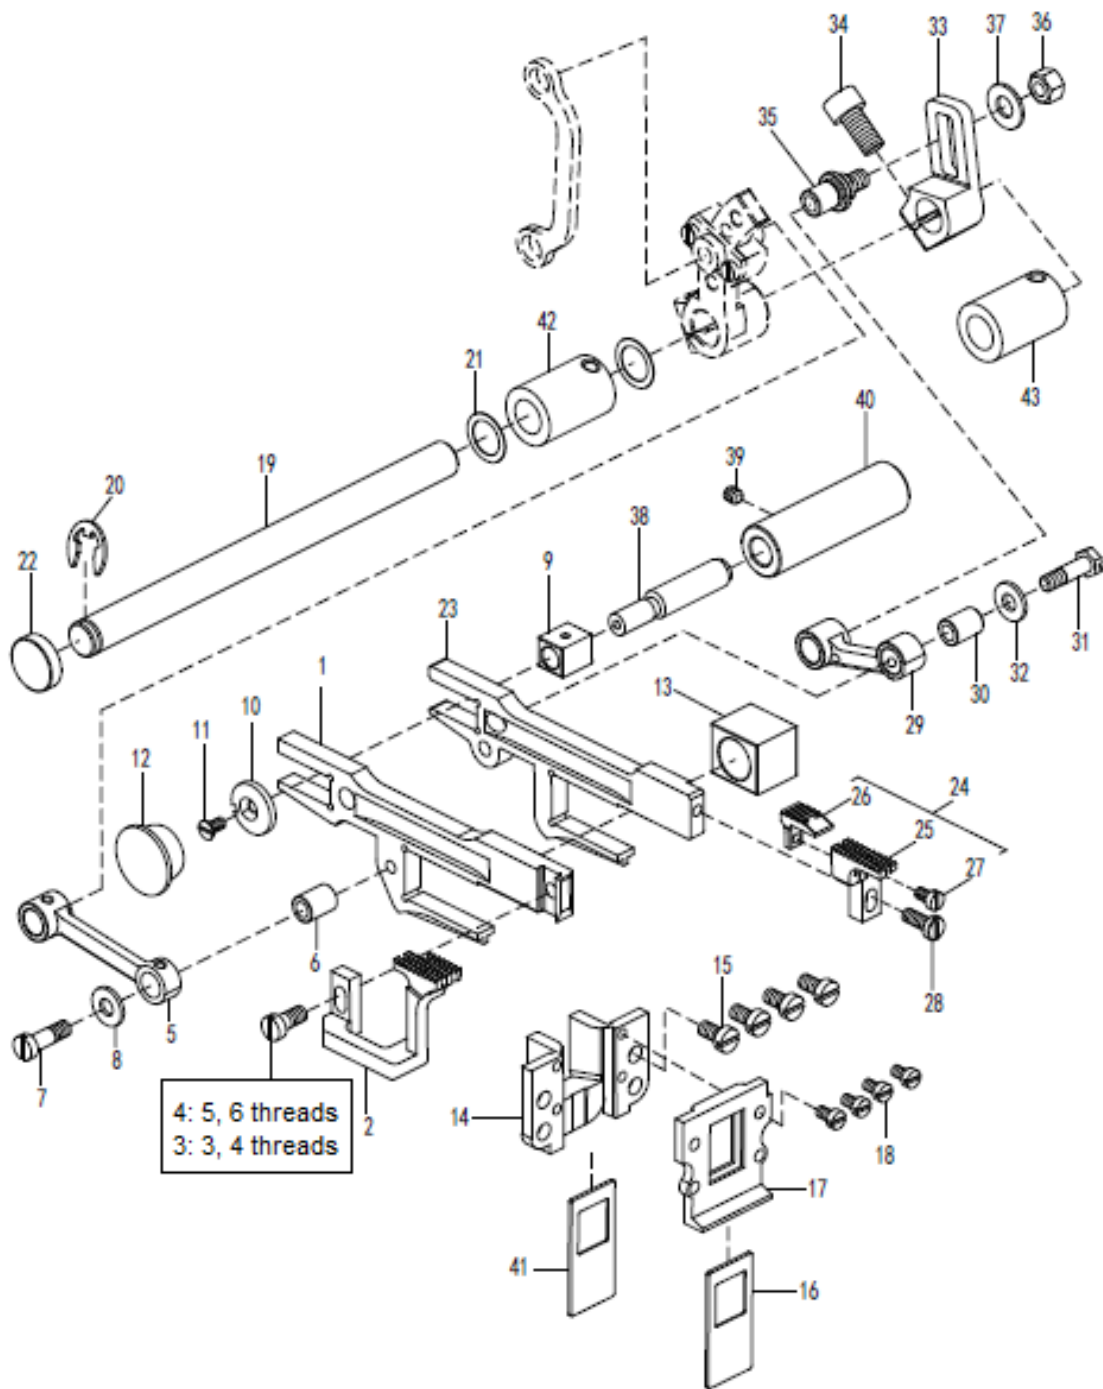

10. FEED MECHANISM (2)

10. FEED MECHANISM (2)

No.	Parts No.	Description	Qty
1	10009631	DIFFERENTIAL FEED BAR	1
2	*	DIFFERENTIAL FEED DOG	1
3	10009586	SCREW	1
4	10009601	SCREW	1
5	10009630	DIFFERENTIAL FEED LINK	1
6	10009569	BUSHING	1
7	10009573	SCREW	1
8	10009571	WASHER	1
9	10009633	BLOCK	1
10	10009627	WASHER	1
11	10009626	SCREW	1
12	10009576	PLUG	1
13	10009629	FEED BAR LIFT	1
14	10042959	FEED BAR GUIDE	1
15	10010595	SCREW	4
16	10042960	OIL SHIELD	2
17	10042958	GUIDE	1
18	10009597	SCREW	4
19	10034608	SHAFT	1
20	10009239	RING	1
21	10009232	WASHER	2
22	10010931	PLUG	1
23	10009567	MAIN FEED BAR	1
24	*	MAIN FEED DOG ASM	1
25	*	MAIN FEED DOG	1
26	*	ASSISTANT FEED DOG	1
27	10010555	SCREW	1
28	10009586	SCREW	1
29	10009568	MAIN FEED LINK	1
30	10009569	BUSHING	1
31	10009573	SCREW	1
32	10009571	WASHER	1
33	10009574	CRANK	1
34	10009164	BOLT	1
35	10009570	PIN	1
36	10009467	NUT	1
37	10012393	WASHER	1
38	10034606	ECCENTRIC PIN	1
39	10009074	SCREW	1
40	10034614	BUSHING	1
41	10042961	OIL SHIELD	1
42	10033790	SHAFT SLEEVE	1
43	10033789	SHAFT SLEEVE	1

* SEE GAUGE PARTS LIST