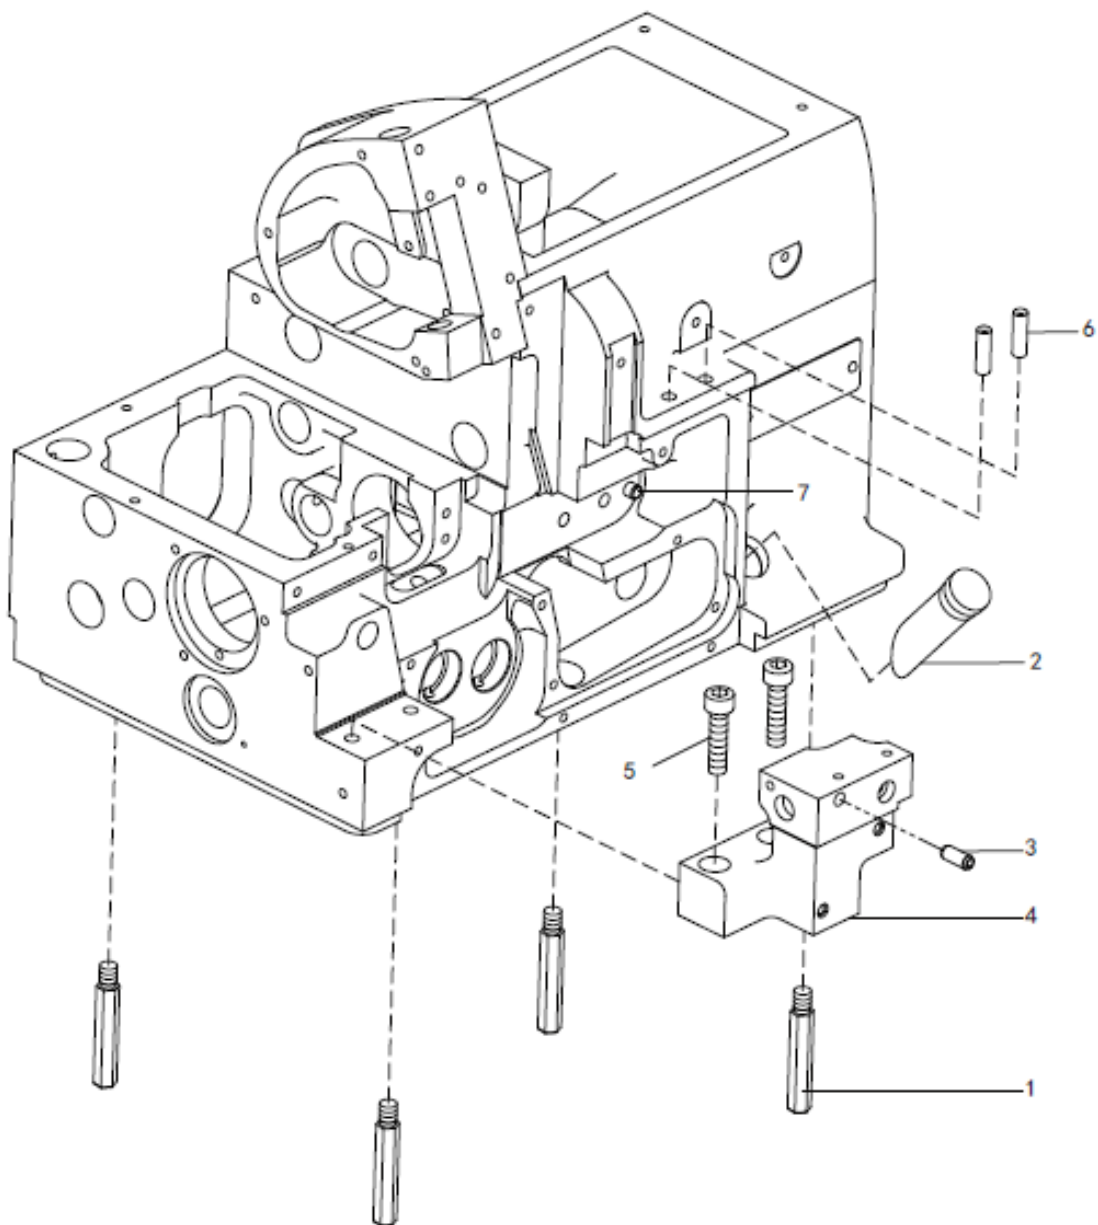

Parts book
Mechatronic High Speed
Overlock Machines

Tre 04 T
Tre Orlo 15 T
Quattro 24 T
Cinque 35 T

 ***texi***

CONTENTS

1.	Machine bed frame.....	1
2.	Cover (1).....	2
3.	Cover (2).....	4
4.	Crankshaft drive mechanism.....	6
5.	Needle drive mechanism (1).....	8
6.	Needle drive mechanism (2).....	10
7.	Upper looper drive mechanism.....	12
8.	Lower looper drive mechanism.....	14
9.	Feed mechanism (1).....	16
10.	Feed mechanism (2).....	18
11.	Knife drive mechanism.....	20
12.	Presser foot mechanism (1).....	22
13.	Presser foot mechanism (2).....	24
14.	Lubrication mechanism.....	26
15.	Thread guide & thread take-up mechanism.....	28
16.	Thread tension mechanism.....	30
17.	Chainstitch looper frame (1).....	32
18.	Chainstitch looper frame (2).....	34
19.	H.R. Device.....	36
20.	Oil tank mechanism.....	38
21.	Thread stand parts.....	39
22.	Specific parts (1).....	40
23.	Specific parts (2).....	42
24.	Specific parts (3).....	44
25.	Specific parts (4).....	45
26.	Specific parts (5).....	47
27.	Specific parts (6).....	49
	Gauge parts list.....	50

1. MACHINE BED FRAME

No.	Parts No.	Description	Qty
1	10011847	BED PIN	4
2	10042957	OIL SIGHT GAUGE	1
3	10012905	SPRING PIN	1
4	10033784	BRACKET (3, 4 THREADS)	1
	10033783	BRACKET (5, 6 THREADS)	1
5	10009171	SCREW	2
6	10009452	PIPE	2
7	10003486	SPRING PIN	1