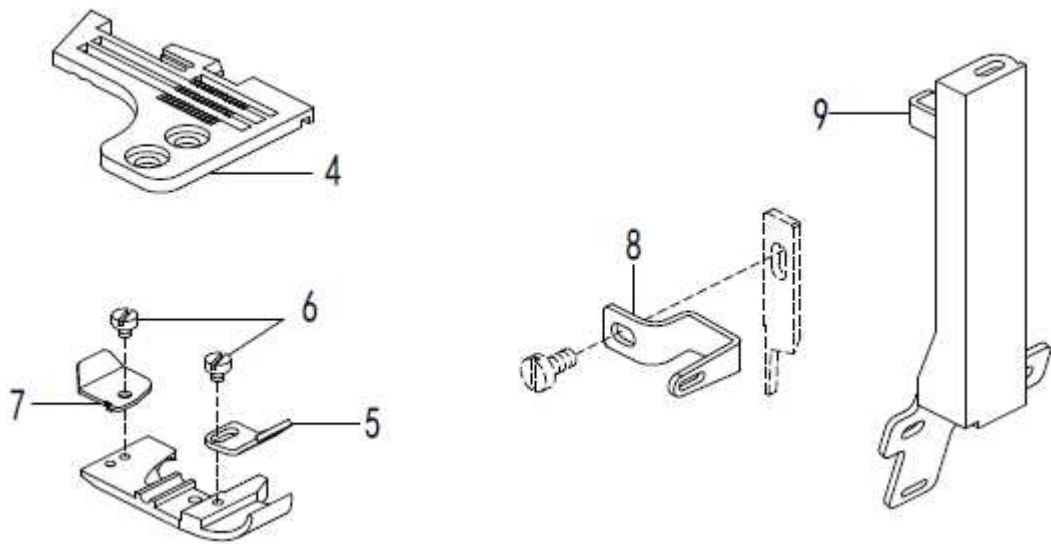

21. THREAD STAND PARTS

No.	Parts No.	Description	Qty
1	10005969	6-SPOOL THREAD STAND ASSEMBLY	1
2	10004956	5-SPOOL THREAD STAND ASSEMBLY	1
3	10007906	4-SPOOL THREAD STAND ASSEMBLY	1
4	10008015	3-SPOOL THREAD STAND ASSEMBLY	1

22. SPECIFIC PARTS (1)

22. SPECIFIC PARTS (1)

No.	Parts No.	Description	Qty
1	10010978	HEMMING ASM	1
2	10004418	BRACKET	1
3	10004423	HINGE	1
4	10010968	SCREW	1
5	10010963	SPRING WASHER	1
6	10004424	NUT	1
7	10004413	WASHER	1
8	10010970	SCREW	1
9	10004422	PIN	1
10	10004411	FLAT SPRING	1
11	10010971	SCREW	1
12	10009104	SCREW	1
13	10002991	SPRING WASHER	1
14	10004415	BRACKET	1
15	10004420	BRACKET	1
16	10010969	SCREW	2
17	10004416	WASHER	2
18	10004414	SCREW	1
19	10004412	BRACKET	1
20	10010964	SCREW	2
21	10010966	SCREW	1
22	10004421	SCREW	1
23	10010967	WASHER	1
24	10004419	ADJUSTING PLATE	1
25	10010965	SCREW	1
26	10004417	FOLDER ASM	1
27	10004429	AUXILIARY PLATE	1
28	10004443	SCREW	1
29	10004446	FLAT SPRING	1
30	10004124	CLOTH PLATE ASM	1
31	10010010	SIDE COVER	1
32	10004452	UNCURLER	1
33	10004450	WASHER	1

23. SPECIFIC PARTS (2)

Tape attaching

3 threads normal or narrow seaming

Turn down hemming , Plain seaming

23. SPECIFIC PARTS (2)

No.	Parts No.	Description	Qty
1	10002662	CRANK	1
2	10004358	CRANK	1
3	10009163	BOLT	2
4	*	NEEDLE PLATE	1
5	10004344	FABRIC GUARD	1
6	10004343	SCREW	1
7	10003190	UNCURLER	1
8	10010870	TAPE TAKE-UP	1
9	10010895	TAPE GUIDE	1
10	10003190	UNCURLER	1
11	10003191	SCREW	1
12	10003187	FABRIC GUARD	1