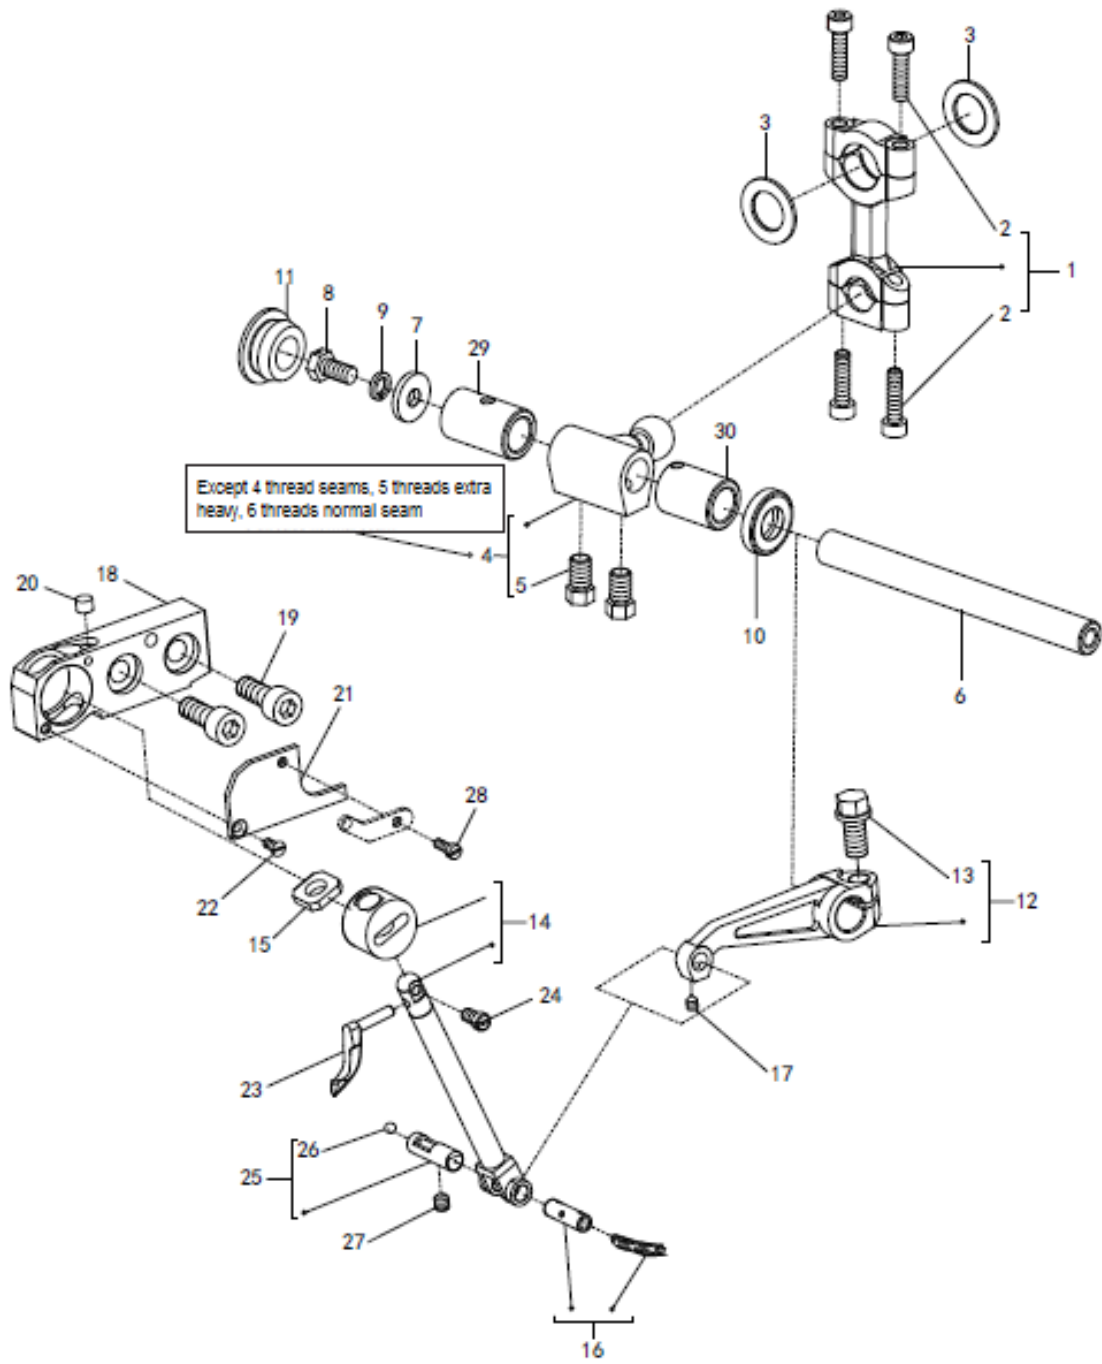

* SEE GAUGE PARTS LIST

6. NEEDLE DRIVE MECHANISM (2)

6. NEEDLE DRIVE MECHANISM (2)

No.	Parts No.	Description	Qty
1	10009297	BRACKET	1
	10042973	BRACKET	1
2	10009104	SCREW	2
3	*	NEEDLE PLATE	1
4	10009481	SCREW	2
5	10033749	NEEDLE PLATE SUPPORT	1
	10045865	NEEDLE PLATE SUPPORT	1
6	10010595	SCREW	2
7	10033748	KEY	1
8	10009589	SCREW	2
9	*	NEEDLE REAR GUARD	1
10	10006624	SCREW	1
11	10009464	SPRING WASHER	1
12	*	NEEDLE FRONT GUARD	1
13	10009589	SCREW	1
14	10009314	BRACKET	1
15	10009487	SCREW	2
16	10009582	CUSHION RUBBER	1
17	10034625	BRACKET	1
	10045866	BRACKET	1
18	10010595	SCREW	1
19	10034627	BRACKET	1
	10042977	BRACKET	1
20	10009104	SCREW	2
21	*	NEEDLE PLATE	1
22	10009678	SCREW	2
23	*	NEEDLE GUARD	1
24	10006624	SCREW	1
25	10009464	SPRING WASHER	1
26	*	NEEDLE FRONT GUARD	1
27	10010555	SCREW	2
28	*	NEEDLE REAR GUARD	1
29	10009676	SCREW	2
30	*	NEEDLE FRONT GUARD	1
31	10010555	SCREW	1
32	10042962	BRACKET	1
33	10010595	SCREW	2
34	10033741	THREAD GUIDE	1

* SEE GAUGE PARTS LIST

7. UPPER LOOPER DRIVE MECHANISM

7. UPPER LOOPER DRIVE MECHANISM

No.	Parts No.	Description	Qty
1	10027700	ROD	1
2	10009103	BOLT	4
3	10034399	GUIDE	2
4	10002662	CRANK	1
5	10009163	SCREW	2
6	10030608	SHAFT	1
7	10034711	WASHER	1
8	10009349	SCREW	1
9	10005537	SPRING WASHER	1
10	10009399	OIL SEAL	1
11	10009381	PLUG	1
12	10009372	LEVER	1
13	10009245	SCREW	1
14	10033776	UPPER LOOPER HOLDER	1
15	10009405	FELT	1
16	20001060	PIN ASM	1
17	10009240	SCREW	1
18	10002906	UPPER LOOPER HOLDER	1
19	10009008	BOLT	2
20	10009397	FILTER	1
21	10009378	COVER	1
22	10009379	SCREW	1
23	*	UPPER LOOPER	1
24	10009352	SCREW	1
25	10012322	PIN	1
26	10009826	PLUG	1
27	10009074	SCREW	1
28	10009353	SCREW	1
29	10033786	SHAFT SLEEVE	1
30	10033787	SHAFT SLEEVE	1