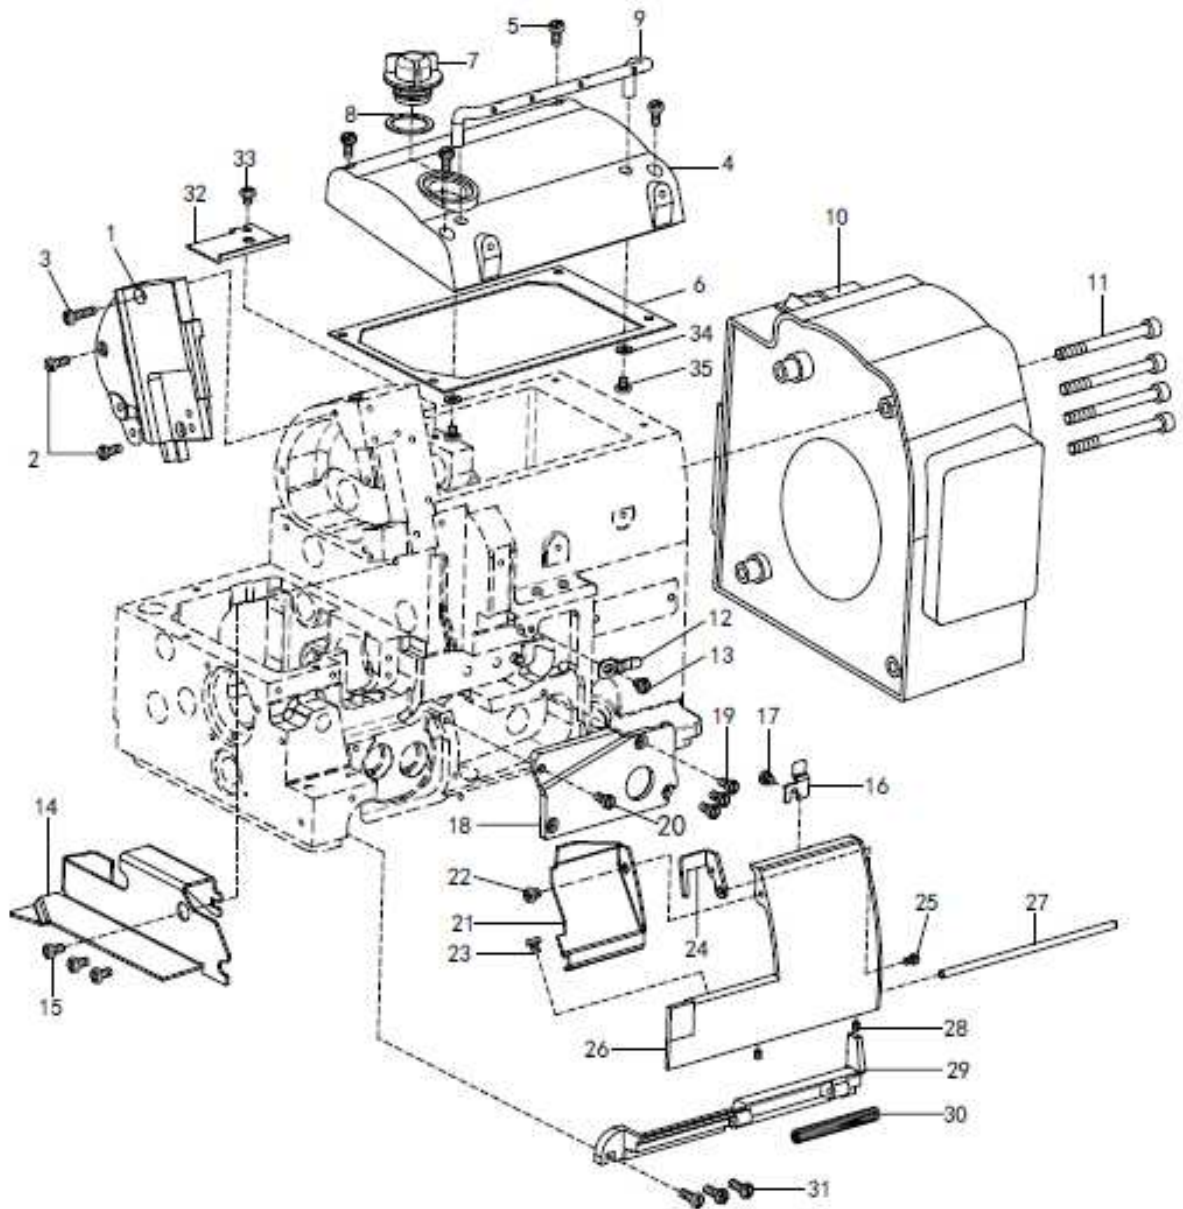

2. COVER (1)

2. COVER (1)

No.	Parts No.	Description	Qty
1	20015567	SIDE COVER	1
2	10009104	SCREW	2
3	10009101	SCREW	1
4	20017673	TOP COVER	1
5	10009101	SCREW	4
6	10008957	GASKET	1
7	10033758	OIL SIGHT WINDOW	1
8	10009156	GASKET	1
9	10009446	THREAD GUIDE	1
10	10051606	CONTROL BOX	1
11	10042898	SCREW	4
12	10033682	FLAT SPRING	1
13	10004171	SCREW	1
14	10033745	FABRIC GUARD (3, 4 THREADS)	1
	10033679	FABRIC GUARD (5, 6 THREADS)	1
15	10010595	SCREW	3
16	10033683	LATCH	1
17	10004171	SCREW	1
18	10033766	COVER	1
19	10010595	SCREW	3
20	10010594	SCREW	1
21	10033746	FRONT COVER (3, 4 THREADS)	1
	10033685	FRONT COVER (5, 6 THREADS)	1
22	10010554	SCREW	1
23	10010554	SCREW	1
24	10033684	LATCH	1
25	10009597	SCREW	1
26	20015568	FRONT COVER	1
27	10009598	PIN	1
28	10009074	SCREW	2
29	10009508	HINGE	1
30	10009509	SPRING	1
31	10009037	SCREW	3
32	10033680	OIL GUARD	1
33	10010554	SCREW	1
34	10002980	WASHER	2
35	10002979	SCREW	2