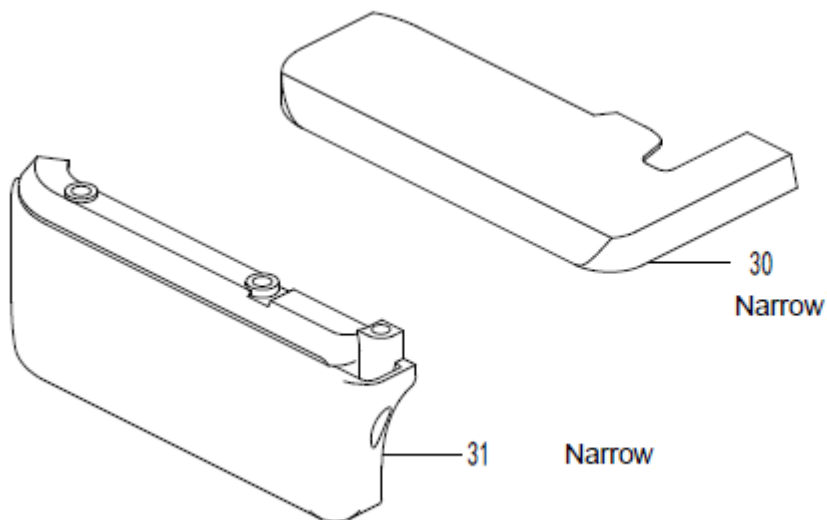

22. SPECIFIC PARTS (1)

22. SPECIFIC PARTS (1)

No.	Parts No.	Description	Qty
1	10010978	HEMMING ASM	1
2	10004418	BRACKET	1
3	10004423	HINGE	1
4	10010968	SCREW	1
5	10010963	SPRING WASHER	1
6	10004424	NUT	1
7	10004413	WASHER	1
8	10010970	SCREW	1
9	10004422	PIN	1
10	10004411	FLAT SPRING	1
11	10010971	SCREW	1
12	10009104	SCREW	1
13	10002991	SPRING WASHER	1
14	10004415	BRACKET	1
15	10004420	BRACKET	1
16	10010969	SCREW	2
17	10004416	WASHER	2
18	10004414	SCREW	1
19	10004412	BRACKET	1
20	10010964	SCREW	2
21	10010966	SCREW	1
22	10004421	SCREW	1
23	10010967	WASHER	1
24	10004419	ADJUSTING PLATE	1
25	10010965	SCREW	1
26	10004417	FOLDER ASM	1
27	10004429	AUXILIARY PLATE	1
28	10004443	SCREW	1
29	10004446	FLAT SPRING	1
30	10004124	CLOTH PLATE ASM	1
31	10010010	SIDE COVER	1
32	10004452	UNCURLER	1
33	10004450	WASHER	1