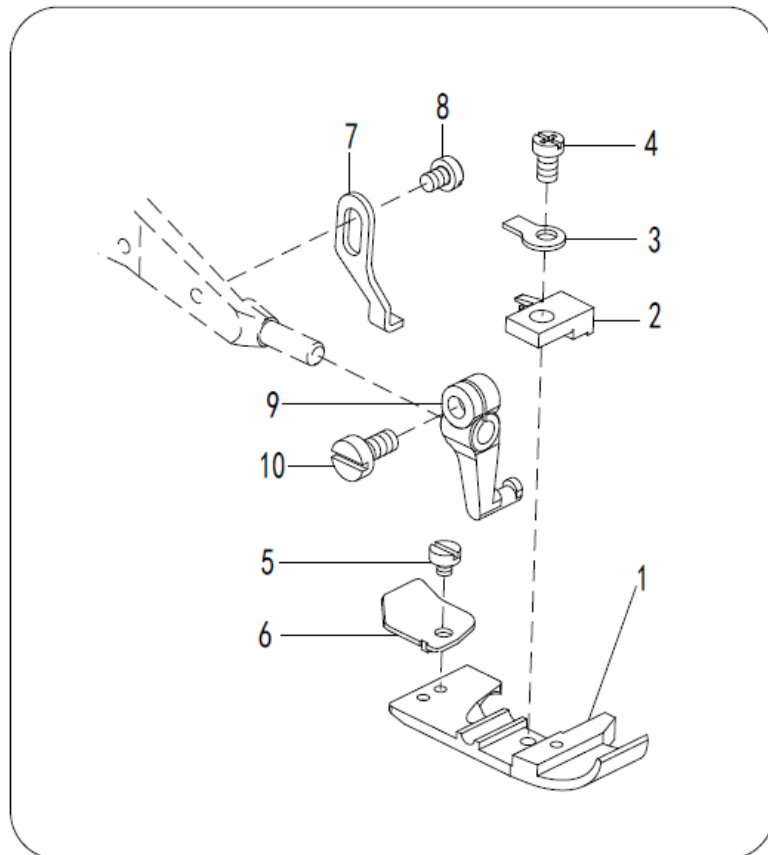

3、4 Threads
(Except reverse stitching)