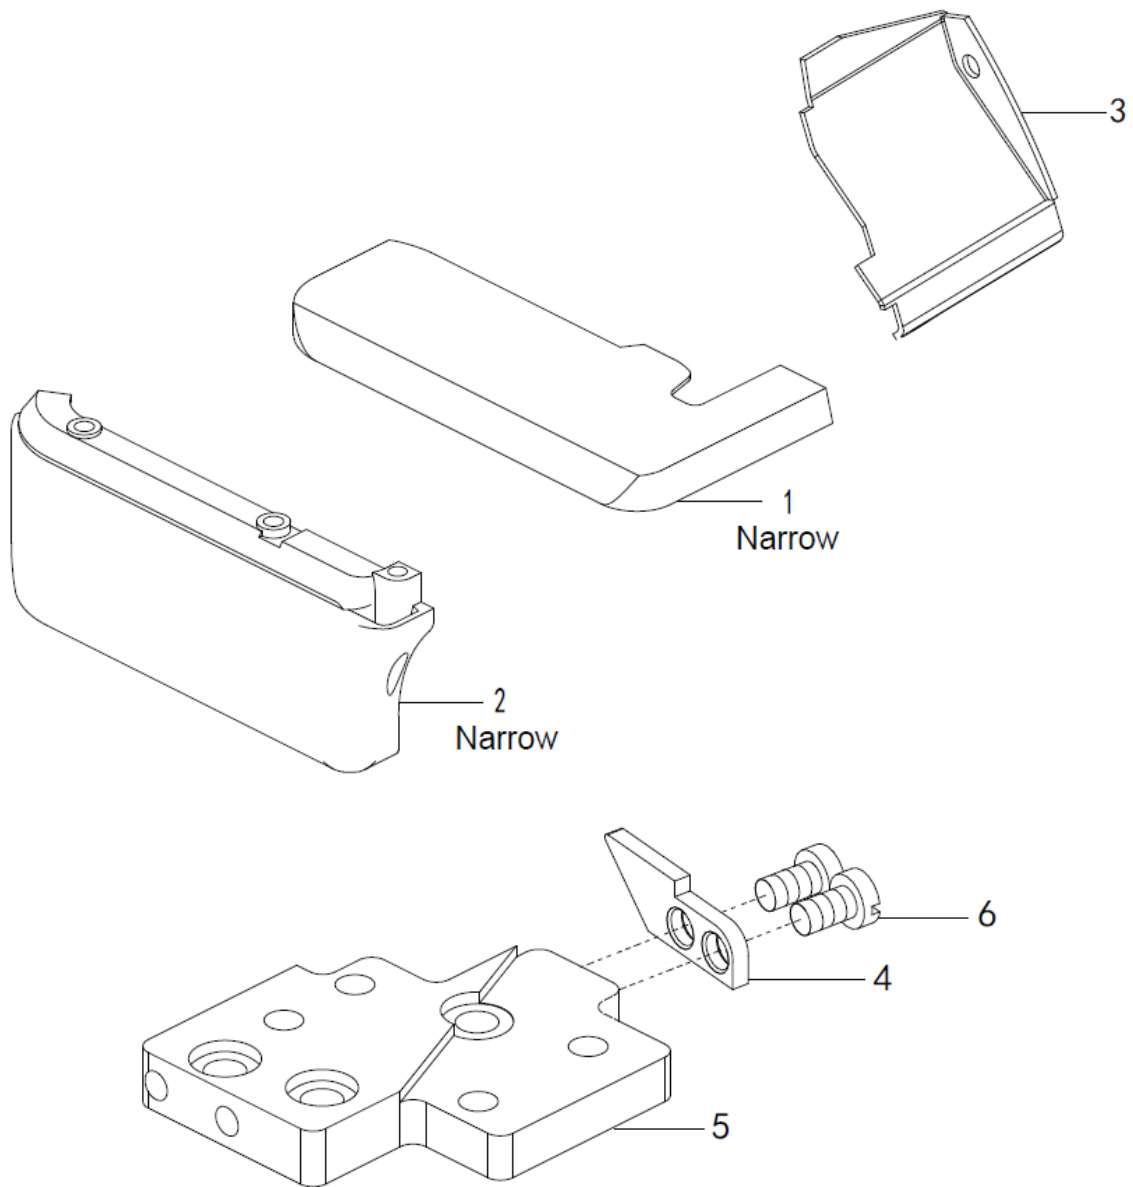

24. SPECIFIC PARTS (3)

BACK LATCHING

No.	Parts No.	Description	Qty
1	10012758	CLOTH PLATE ASSEMBLY	1
2	10010010	SIDE COVER	1
3	10012719	FRONT COVER	1
4	10012761	NEEDLE PLATE KEY	1
5	10012762	BRACKET	1
6	10010888	SCREW	2