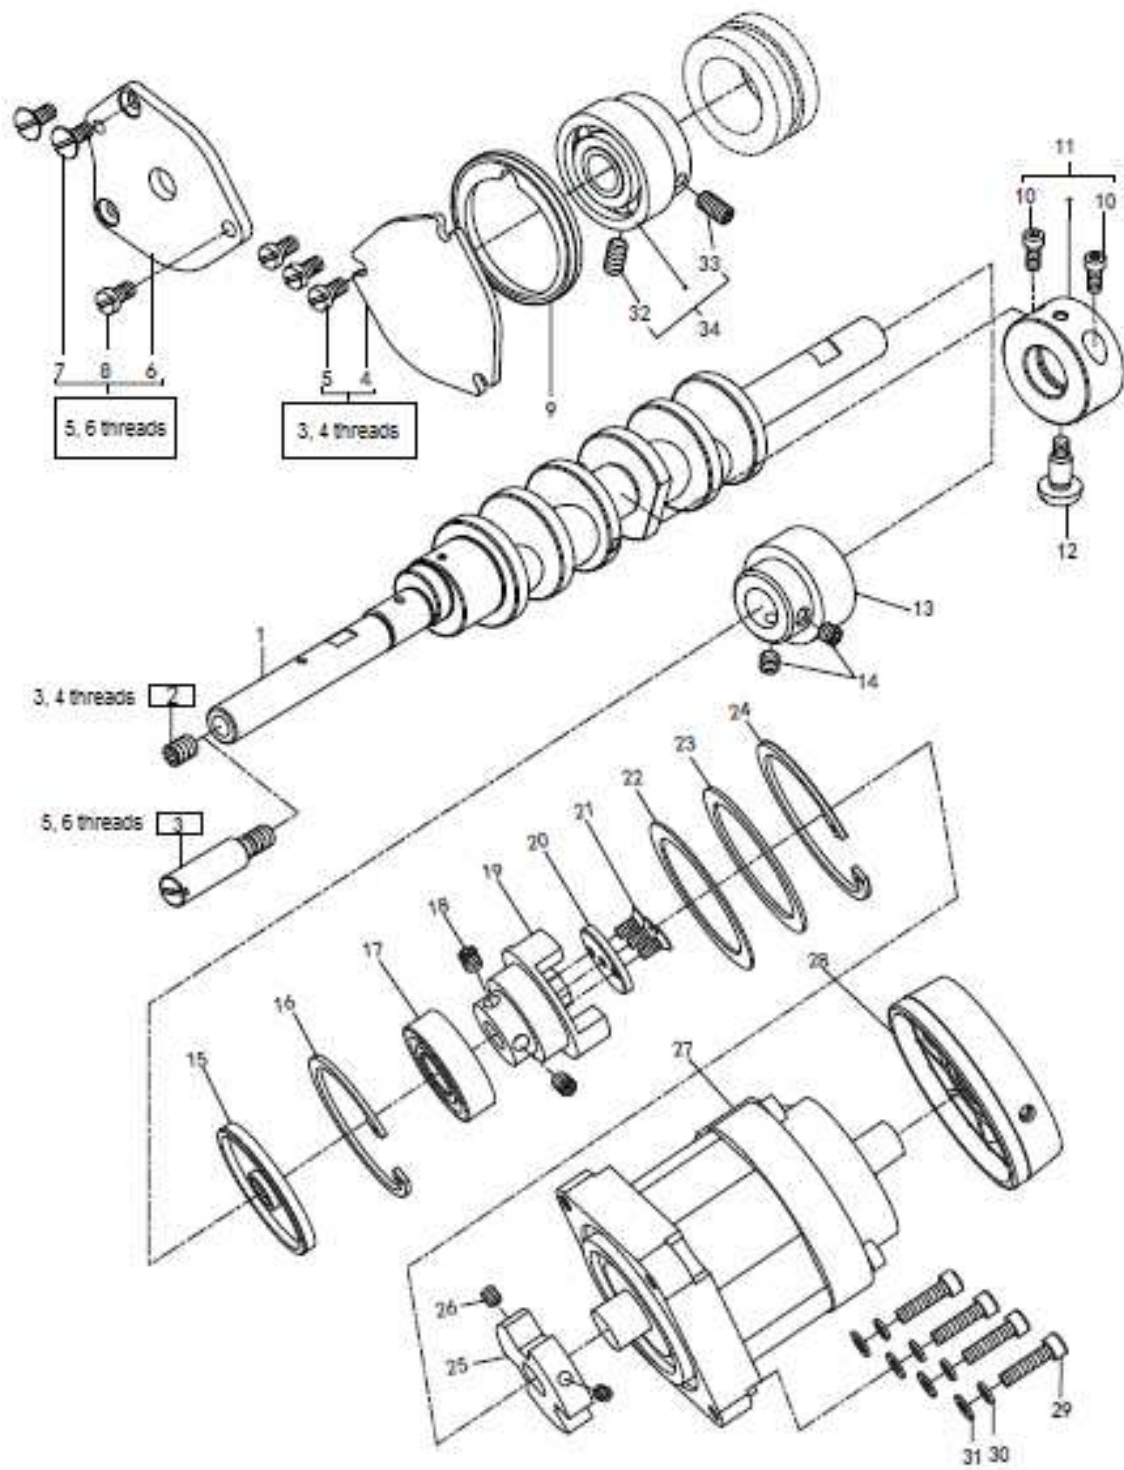

4. CRANK SHAFT DRIVE MECHANISM

4. CRANK SHAFT DRIVE MECHANISM

No.	Parts No.	Description	Qty
1	10035266	CRANK SHAFT	1
2	10009187	SCREW	1
3	10009191	SCREW	1
4	10033747	LEFT COVER	1
5	10010595	SCREW	3
6	10033705	LEFT COVER	1
7	10009195	SCREW	2
8	10009104	SCREW	1
9	10009226	GASKET	1
10	10009115	SCREW	2
11	10035299	BUSHING	1
12	10009196	SCREW	1
13	10009138	WORM	1
14	10012162	SCREW	2
15	10041016	OIL SEAL	1
16	10007882	O RING	1
17	10024755	BEARING	1
18	10012161	SCREW	2
19	10035087	CLUTCH	1
20	10042981	WASHER	1
21	10009049	SCREW	3
22	10042982	SPRING	1
23	10042980	WASHER	1
24	10042996	RING	1
25	10036970	CLUTCH	1
26	10002859	SCREW	2
27	10037498	MOTOR	1
28	20012565	HANDWHEEL	1
29	10000860	SCREW	4
30	10005537	WASHER	4
31	10012318	WASHER	4
32	10012162	SCREW	1
33	10009167	SCREW	1
34	20000662	BEARING	1