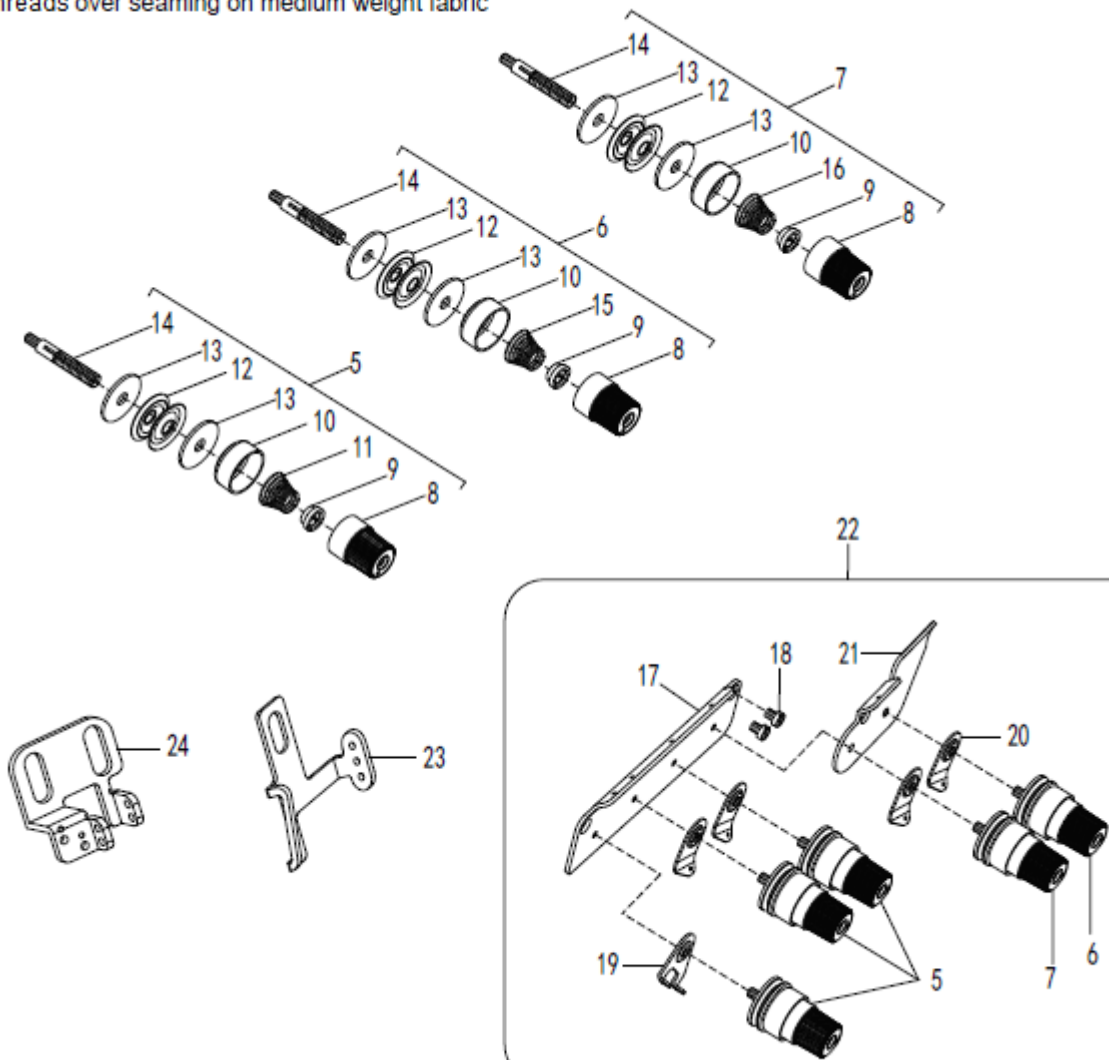

23. SPECIFIC PARTS (2)

Tape attaching

3 threads normal or narrow seaming

Turn down hemming , Plain seaming

23. SPECIFIC PARTS (2)

No.	Parts No.	Description	Qty
1	10002662	CRANK	1
2	10004358	CRANK	1
3	10009163	BOLT	2
4	*	NEEDLE PLATE	1
5	10004344	FABRIC GUARD	1
6	10004343	SCREW	1
7	10003190	UNCURLER	1
8	10010870	TAPE TAKE-UP	1
9	10010895	TAPE GUIDE	1
10	10003190	UNCURLER	1
11	10003191	SCREW	1
12	10003187	FABRIC GUARD	1

25. SPECIFIC PARTS (4)

4 threads back latching

25. SPECIFIC PARTS (4)

No.	Parts No.	Description	Qty
1	10039507	THREAD TENSION ASSEMBLY	2
2	10006875	NUT	1
3	10003111	RATCHET	1
4	10006877	CUP	1
5	10009534	SPRING	1
6	10003116	TENSION DISC	2
7	10009010	FELT	1
8	10003112	SCREW STUD	1
9	10039509	THREAD TENSION ASSEMBLY	1
10	10009532	SPRING	1
11	10039508	THREAD TENSION ASSEMBLY	1
12	10009533	SPRING	1
13	10012814	THREAD TENSION ASSEMBLY	1
14	10005979	THREAD GUIDE	1
15	10009290	SCREW	2
16	10003115	THREAD GUIDE	4
17	10012661	FABRIC GUARD	1
18	10013123	FABRIC GUARD	1
19	10012659	SCREW	1
20	10012660	BRACKET	1
21	10009163	BOLT	2
22	10004358	CRANK	1

26. SPECIFIC PARTS (5)

6 Threads over seaming on medium weight fabric

5 Threads over seaming on extra heavy weight fabric

6 Threads over seaming on medium weight fabric

26. SPECIFIC PARTS (5)

No.	Parts No.	Description	Qty
1	10012245	CRANK	1
2	10009164	BOLT	1
3	10004358	CRANK	1
4	10009163	BOLT	2
5	10003110	THREAD TENSION ASSEMBLY	3
6	10003114	THREAD TENSION ASSEMBLY	1
7	10003118	THREAD TENSION ASSEMBLY	1
8	10009531	NUT	1
9	10003111	RATCHET	1
10	10003113	CUP	1
11	10009534	SPRING	1
12	10003116	TENSION DISC	2
13	10003117	FELT	1
14	10003112	SCREW STUD	1
15	10009532	SPRING	1
16	10009533	SPRING	1
17	10003109	THREAD GUIDE	1
18	10009290	SCREW	2
19	10004185	THREAD GUIDE	1
20	10003115	THREAD GUIDE	4
21	10005934	THREAD GUIDE	1
22	10012477	THREAD TENSION ASSEMBLY	1
23	10012479	THREAD GUIDE	1
24	10012478	THREAD GUIDE	1