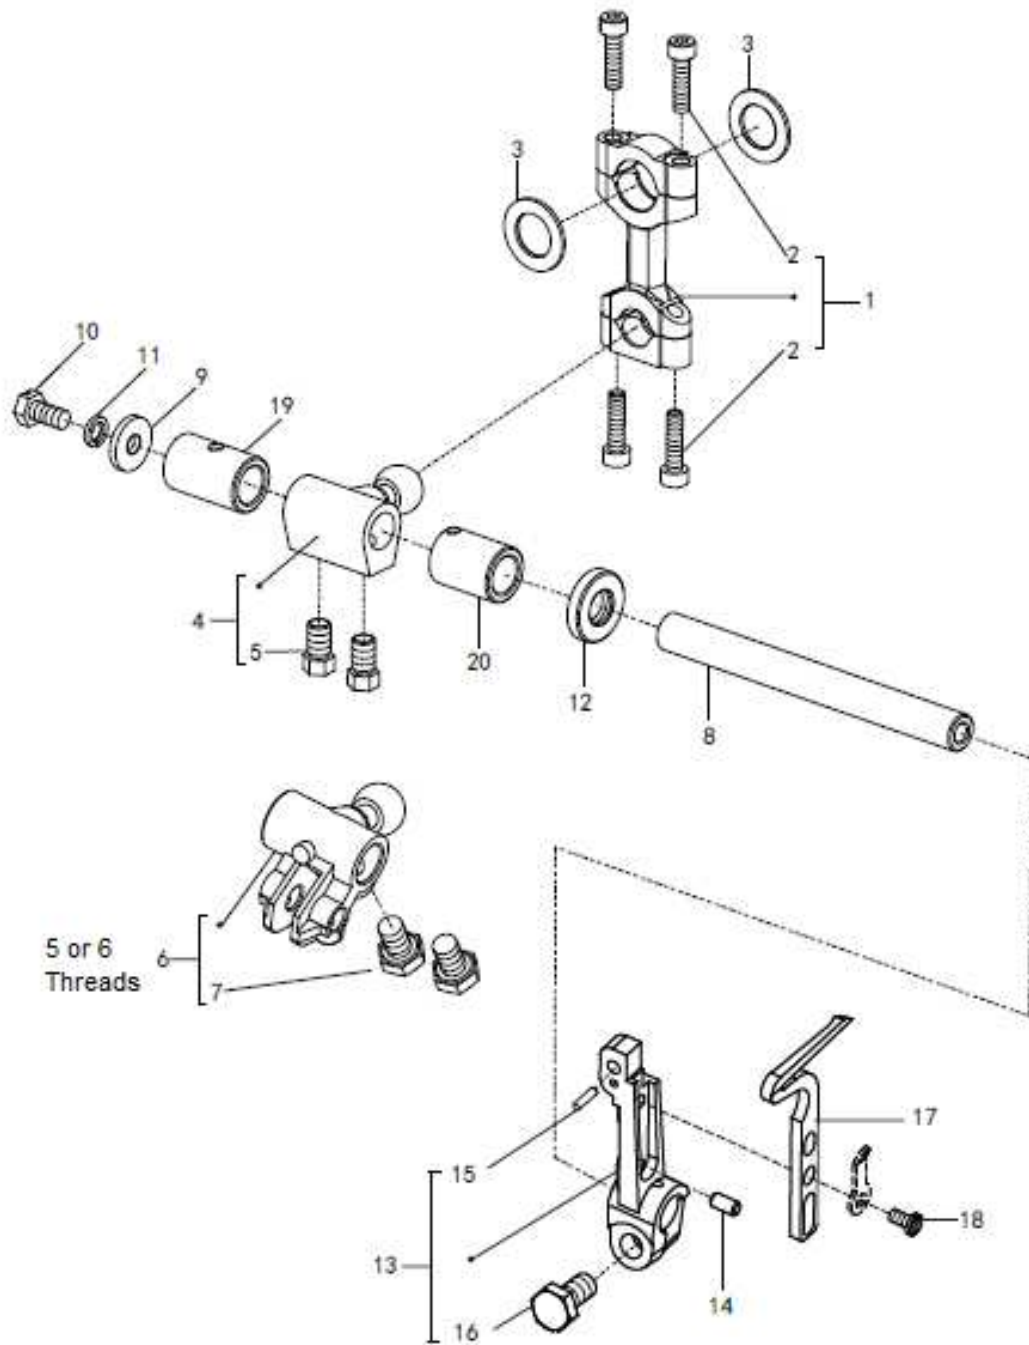

* SEE GAUGE PARTS LIST

7. UPPER LOOPER DRIVE MECHANISM

7. UPPER LOOPER DRIVE MECHANISM

No.	Parts No.	Description	Qty
1	10027700	ROD	1
2	10009103	BOLT	4
3	10034399	GUIDE	2
4	10002662	CRANK	1
5	10009163	SCREW	2
6	10030608	SHAFT	1
7	10034711	WASHER	1
8	10009349	SCREW	1
9	10005537	SPRING WASHER	1
10	10009399	OIL SEAL	1
11	10009381	PLUG	1
12	10009372	LEVER	1
13	10009245	SCREW	1
14	10033776	UPPER LOOPER HOLDER	1
15	10009405	FELT	1
16	20001060	PIN ASM	1
17	10009240	SCREW	1
18	10002906	UPPER LOOPER HOLDER	1
19	10009008	BOLT	2
20	10009397	FILTER	1
21	10009378	COVER	1
22	10009379	SCREW	1
23	*	UPPER LOOPER	1
24	10009352	SCREW	1
25	10012322	PIN	1
26	10009826	PLUG	1
27	10009074	SCREW	1
28	10009353	SCREW	1
29	10033786	SHAFT SLEEVE	1
30	10033787	SHAFT SLEEVE	1

* SEE GAUGE PARTS LIST

8. LOWER LOOPER DRIVE MECHANISM

8. LOWER LOOPER DRIVE MECHANISM

No.	Parts No.	Description	Qty
1	10027700	ROD HOLDER	1
2	10009103	SCREW	4
3	10009111	GUIDE	2
4	10004358	CRANK (4 THREADS)	1
	10002662	CRANK (3 THREADS)	1
5	10009163	SCREW	2
6	10002663	CRANK	1
7	10009163	SCREW	2
8	10034609	SHAFT	1
9	10033711	WASHER	1
10	10009349	SCREW	1
11	10005537	SPRING WASHER	1
12	10009399	OIL SEAL	1
13	10002929	LOWER LOOPER HOLDER	1
14	10002956	PIN	1
15	10009480	PIN	1
16	10009245	BOLT	1
17	*	LOWER LOOPER	1
18	10009601	SCREW	1
19	10033788	SHAFT SLEEVE	1
20	10033787	SHAFT SLEEVE	1