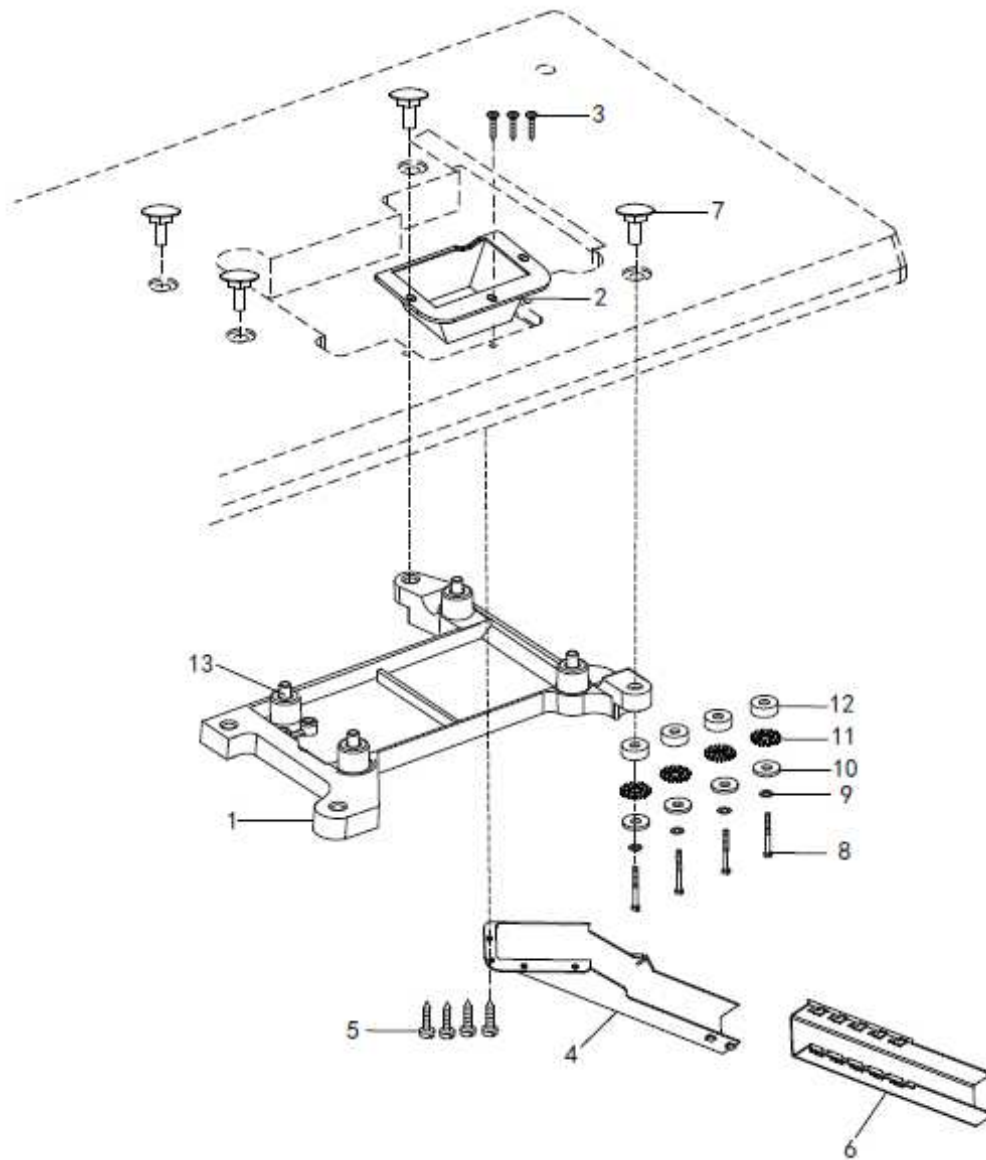

20. OIL TANK MECHANISM

No.	Parts No.	Description	Qty
1	10033772	MACHINE REST BOARD	1
2	10003944	WASTE CHUTE	1
3	10008197	SCREW	3
4	10002891	WASTE CHUTE	1
5	10008197	SCREW	4
6	10003225	WASTE CHUTE	1
7	10009596	NUT	4
8	10003106	BOLT	4
9	10003331	SPRING WASHER	4
10	10009272	WASHER	4
11	10009273	WASHER	4
12	10009271	CUSHION RUBBER	4
13	10012469	CUSHION RUBBER	4