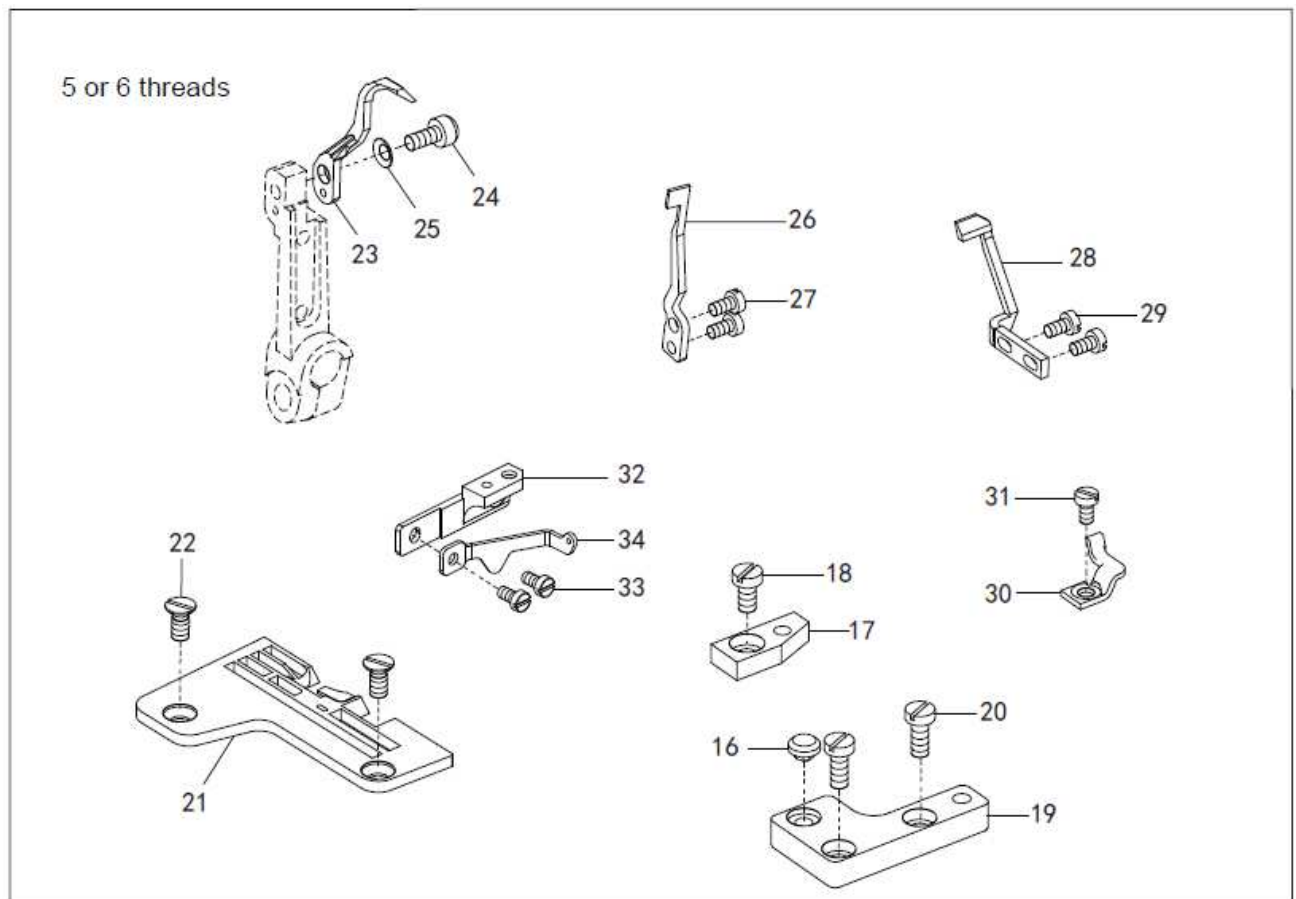

6. NEEDLE DRIVE MECHANISM (2)

6. NEEDLE DRIVE MECHANISM (2)

No.	Parts No.	Description	Qty
1	10009297	BRACKET	1
	10042973	BRACKET	1
2	10009104	SCREW	2
3	*	NEEDLE PLATE	1
4	10009481	SCREW	2
5	10033749	NEEDLE PLATE SUPPORT	1
	10045865	NEEDLE PLATE SUPPORT	1
6	10010595	SCREW	2
7	10033748	KEY	1
8	10009589	SCREW	2
9	*	NEEDLE REAR GUARD	1
10	10006624	SCREW	1
11	10009464	SPRING WASHER	1
12	*	NEEDLE FRONT GUARD	1
13	10009589	SCREW	1
14	10009314	BRACKET	1
15	10009487	SCREW	2
16	10009582	CUSHION RUBBER	1
17	10034625	BRACKET	1
	10045866	BRACKET	1
18	10010595	SCREW	1
19	10034627	BRACKET	1
	10042977	BRACKET	1
20	10009104	SCREW	2
21	*	NEEDLE PLATE	1
22	10009678	SCREW	2
23	*	NEEDLE GUARD	1
24	10006624	SCREW	1
25	10009464	SPRING WASHER	1
26	*	NEEDLE FRONT GUARD	1
27	10010555	SCREW	2
28	*	NEEDLE REAR GUARD	1
29	10009676	SCREW	2
30	*	NEEDLE FRONT GUARD	1
31	10010555	SCREW	1
32	10042962	BRACKET	1
33	10010595	SCREW	2
34	10033741	THREAD GUIDE	1

* SEE GAUGE PARTS LIST