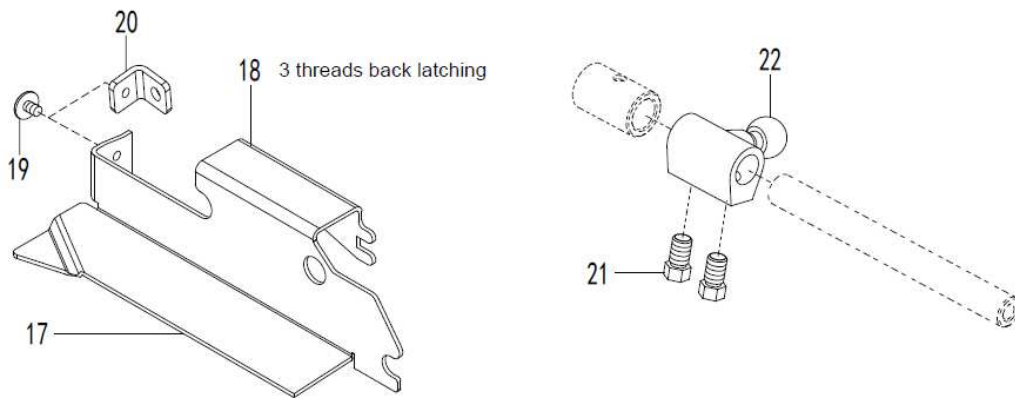

23. SPECIFIC PARTS (2)

Tape attaching

3 threads normal or narrow seaming

Turn down hemming , Plain seaming

23. SPECIFIC PARTS (2)

No.	Parts No.	Description	Qty
1	10002662	CRANK	1
2	10004358	CRANK	1
3	10009163	BOLT	2
4	*	NEEDLE PLATE	1
5	10004344	FABRIC GUARD	1
6	10004343	SCREW	1
7	10003190	UNCURLER	1
8	10010870	TAPE TAKE-UP	1
9	10010895	TAPE GUIDE	1
10	10003190	UNCURLER	1
11	10003191	SCREW	1
12	10003187	FABRIC GUARD	1

* SEE GAUGE PARTS LIST

24. SPECIFIC PARTS (3)

BACK LATCHING

No.	Parts No.	Description	Qty
1	10012758	CLOTH PLATE ASSEMBLY	1
2	10010010	SIDE COVER	1
3	10012719	FRONT COVER	1
4	10012761	NEEDLE PLATE KEY	1
5	10012762	BRACKET	1
6	10010888	SCREW	2

25. SPECIFIC PARTS (4)

4 threads back latching

25. SPECIFIC PARTS (4)

No.	Parts No.	Description	Qty
1	10039507	THREAD TENSION ASSEMBLY	2
2	10006875	NUT	1
3	10003111	RATCHET	1
4	10006877	CUP	1
5	10009534	SPRING	1
6	10003116	TENSION DISC	2
7	10009010	FELT	1
8	10003112	SCREW STUD	1
9	10039509	THREAD TENSION ASSEMBLY	1
10	10009532	SPRING	1
11	10039508	THREAD TENSION ASSEMBLY	1
12	10009533	SPRING	1
13	10012814	THREAD TENSION ASSEMBLY	1
14	10005979	THREAD GUIDE	1
15	10009290	SCREW	2
16	10003115	THREAD GUIDE	4
17	10012661	FABRIC GUARD	1
18	10013123	FABRIC GUARD	1
19	10012659	SCREW	1
20	10012660	BRACKET	1
21	10009163	BOLT	2
22	10004358	CRANK	1