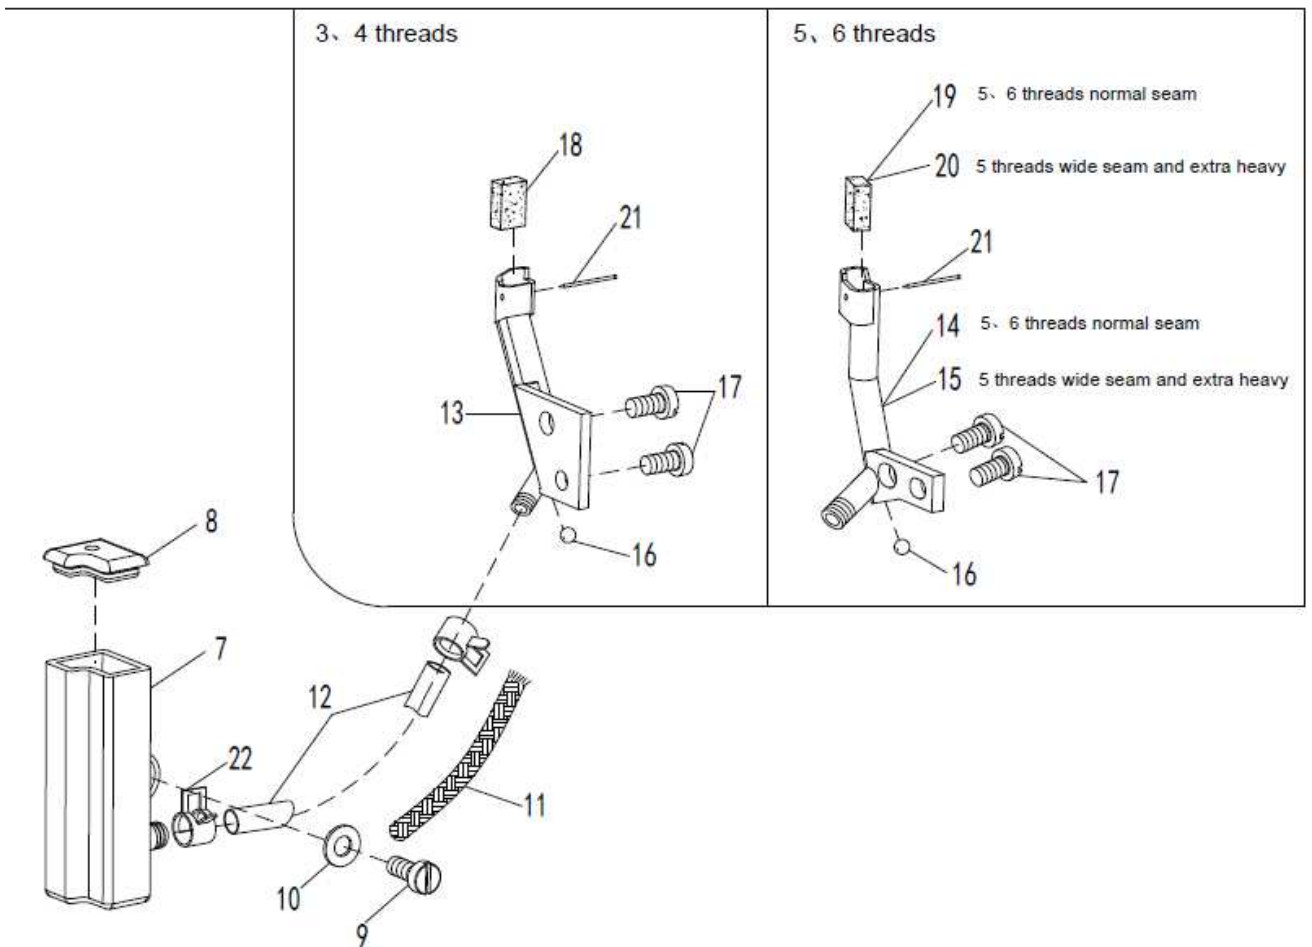

19. HR DEVICE

19. HR DEVICE

No.	Parts No.	Description	Qty
1	10033763	UPPER OIL BOX	1
2	10009330	FELT	1
3	10009635	COVER	1
4	10033743	FELT COVER	1
5	10009104	SCREW	1
6	10033744	SEAL PLATE	1
7	10009493	OIL BOX	1
8	10009492	COVER	1
9	10009104	SCREW	1
10	10003083	WASHER	1
11	10008072	OIL WICK	1
12	10007796	OIL TUBE	1
13	10009498	SILICONE OIL BOX	1
14	10010471	SILICONE OIL BOX	1
15	10010473	SILICONE OIL BOX	1
16	10009826	PLUG	1
17	10010595	SCREW	2
18	10009494	OIL FELT	1
19	10010472	OIL FELT	1
20	10010474	OIL FELT	1
21	70000122	PIN	1
22	10011471	CLAMP	2