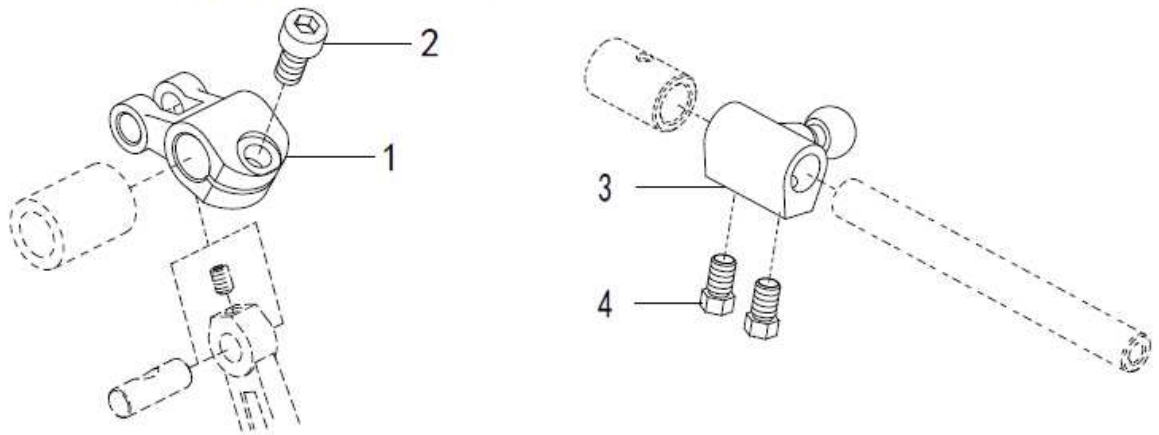

26. SPECIFIC PARTS (5)

6 Threads over seaming on medium weight fabric

5 Threads over seaming on extra heavy weight fabric