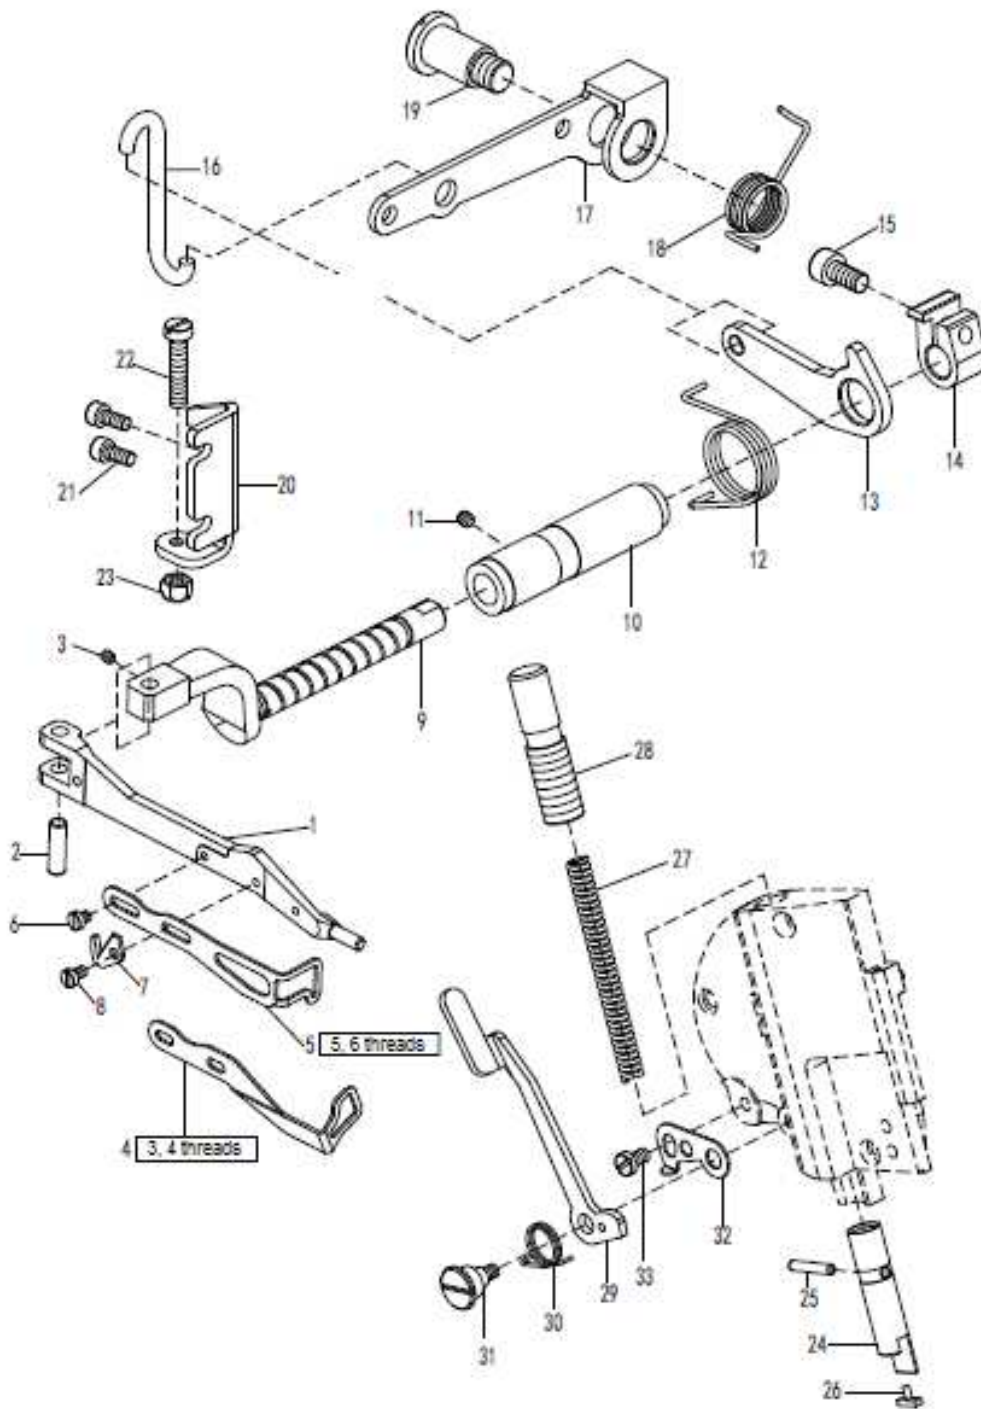

* SEE GAUGE PARTS LIST

11. KNIFE DRIVE MECHANISM

11. KNIFE DRIVE MECHANISM

No.	Parts No.	Description	Qty
1	10002664	ROD	1
2	10009103	SCREW	2
3	10009110	CRANK	1
4	10009164	SCREW	1
5	10009165	PIN	1
6	10009109	SCREW	1
7	10009709	WASHER	1
8	10009484	UPPER BLADE LEVER	1
9	10009488	UPPER BLADE CLAMP	1
10	10009764	UPPER BLADE CLAMP	1
11	10009489	PIN	1
12	10009711	PIN	1
13	10009115	SCREW	2
14	*	UPPER BLADE	1
15	10009483	SCREW	1
16	10009490	LOWER BLADE HOLDER	1
17	10009773	LOWER BLADE HOLDER	1
18	10010595	SCREW	1
19	*	LOWER BLADE	1
20	10009485	LOWER BLADE CLAMP	1
21	10034620	SCREW	1
22	10009746	SPRING	1
23	10034613	GUIDE	1
24	10009104	SCREW	2
25	10009673	GUIDE	1
26	10009037	SCREW	2
27	10033791	SHAFT SLEEVE	1
28	10033794	SHAFT SLEEVE	1

* SEE GAUGE PARTS LIST

12. PRESSER FOOT MECHANISM (1)

12. PRESSER FOOT MECHANISM (1)

No.	Parts No.	Description	Qty
1	10009315	PRESSER ARM	1
2	10009319	PIN	1
3	10014216	SCREW	1
4	10033750	FINGER GUARD	1
5	10033724	FINGER GUARD	1
6	10009529	SCREW	1
7	10009318	CHAIN CUTTER	1
8	10009597	SCREW	1
9	10039026	SHAFT	1
10	10034617	BUSHING	1
11	10009074	SCREW	1
12	10012101	SPRING	1
13	10033721	LEVER	1
14	10034616	COLLAR	1
15	10009616	SCREW	1
16	10009622	LINK	1
17	10033722	FOOT LIFT	1
18	10009620	SPRING	1
19	10009621	SCREW	1
20	10033723	STOPPER	1
21	10009104	SCREW	2
22	10009623	SCREW	1
23	10009467	NUT	1
24	10009554	PRESSER BAR	1
25	10002844	SPRING PIN	1
26	10009454	PLASTIC MAT	1
27	10009557	SPRING	1
28	10009581	SCREW	1
29	10033719	LEVER	1
30	10009473	SPRING	1
31	10009474	SCREW	1
32	10033720	STOPPER	1
33	10009556	SCREW	1