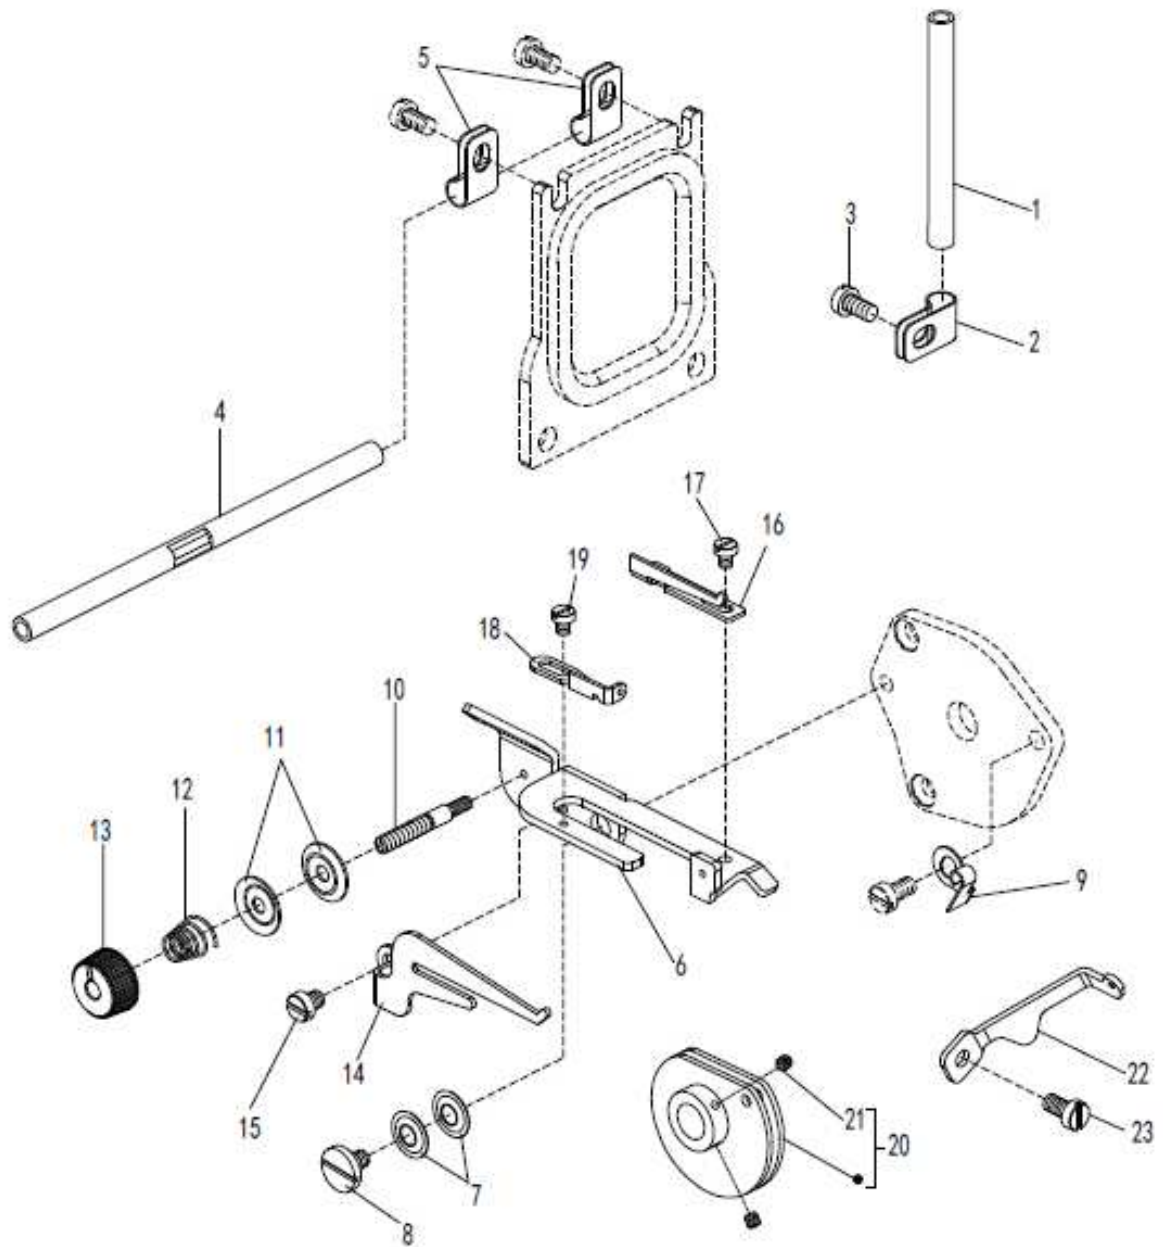

16. THREAD TENSION MECHANISM

3 threads

4, 5 threads

(Except 4 threads reverse stitching)

16. THREAD TENSION MECHANISM

No.	Parts No.	Description	Qty
1	10039507	THREAD TENSION ASM	1
2	10006875	NUT	1
3	10003111	RATCHET	1
4	10006877	CUP	1
5	10009534	SPRING	1
6	10003116	TENSION DISC	2
7	10009010	FELT	1
8	10003112	SCREW STUD	1
9	10039509	THREAD TENSION ASM	1
10	10009533	SPRING	1
11	10039508	THREAD TENSION ASM	1
12	10009532	SPRING	1
13	10003109	THREAD GUIDE	1
14	10009290	SCREW	2
15	10003115	THREAD GUIDE	3
16	10004185	THREAD GUIDE	1

17. CHAINSTITCH LOOPER FRAME (1)

17. CHAINSTITCH LOOPER FRAME (1)

No.	Parts No.	Description	Qty
1	10009863	BLOCK	1
2	10009862	LEVER	1
3	10034622	SHAFT	1
4	10012162	SCREW	1
5	10009576	PLUG	1
6	10009697	PIN	1
7	10012162	SCREW	1
8	10034624	SHAFT	1
9	10009603	HOLDER	1
10	10012162	SCREW	1
11	10034623	SHAFT	1
12	10009132	PIN	1
13	10013019	SCREW	2
14	10009116	LINK	1
15	10009540	CRANK	1
16	10009164	BOLT	1
17	10032288	OIL SEAL	1
18	*	CHAINSTITCH LOOPER	1
19	10009325	SCREW	1
20	10009584	LOOPER HOLDER	1
21	10009245	BOLT	1
22	10033793	SHAFT SLEEVE	1
23	10033793	SHAFT SLEEVE	1

* SEE GAUGE PARTS LIST

18. CHAINSTITCH LOOPER FRAME (2)

18. CHAINSTITCH LOOPER FRAME (2)

No.	Parts No.	Description	Qty
1	10033698	THREAD GUIDE PIPE	1
2	10033733	BRACKET	1
3	10010594	SCREW	1
4	10033762	THREAD GUIDE PIPE	1
5	10033733	BRACKET	2
6	10010611	BRACKET	1
7	10010556	SCREW	1
8	10010596	WASHER	2
9	10010602	FLAT SPRING	1
10	10010610	SCREW	1
11	10033739	TENSION DISC	2
12	10033738	SPRING	1
13	10033737	KNOB	1
14	10033740	THREAD GUIDE	1
15	10004171	SCREW	1
16	10033735	THREAD GUIDE	1
17	10009529	SCREW	1
18	10033736	THREAD GUIDE	1
19	10009529	SCREW	1
20	10010664	LOOPER THREAD TAKE-UP	1
21	10010196	SCREW	2
22	10033741	THREAD GUIDE	1
23	10010595	SCREW	1