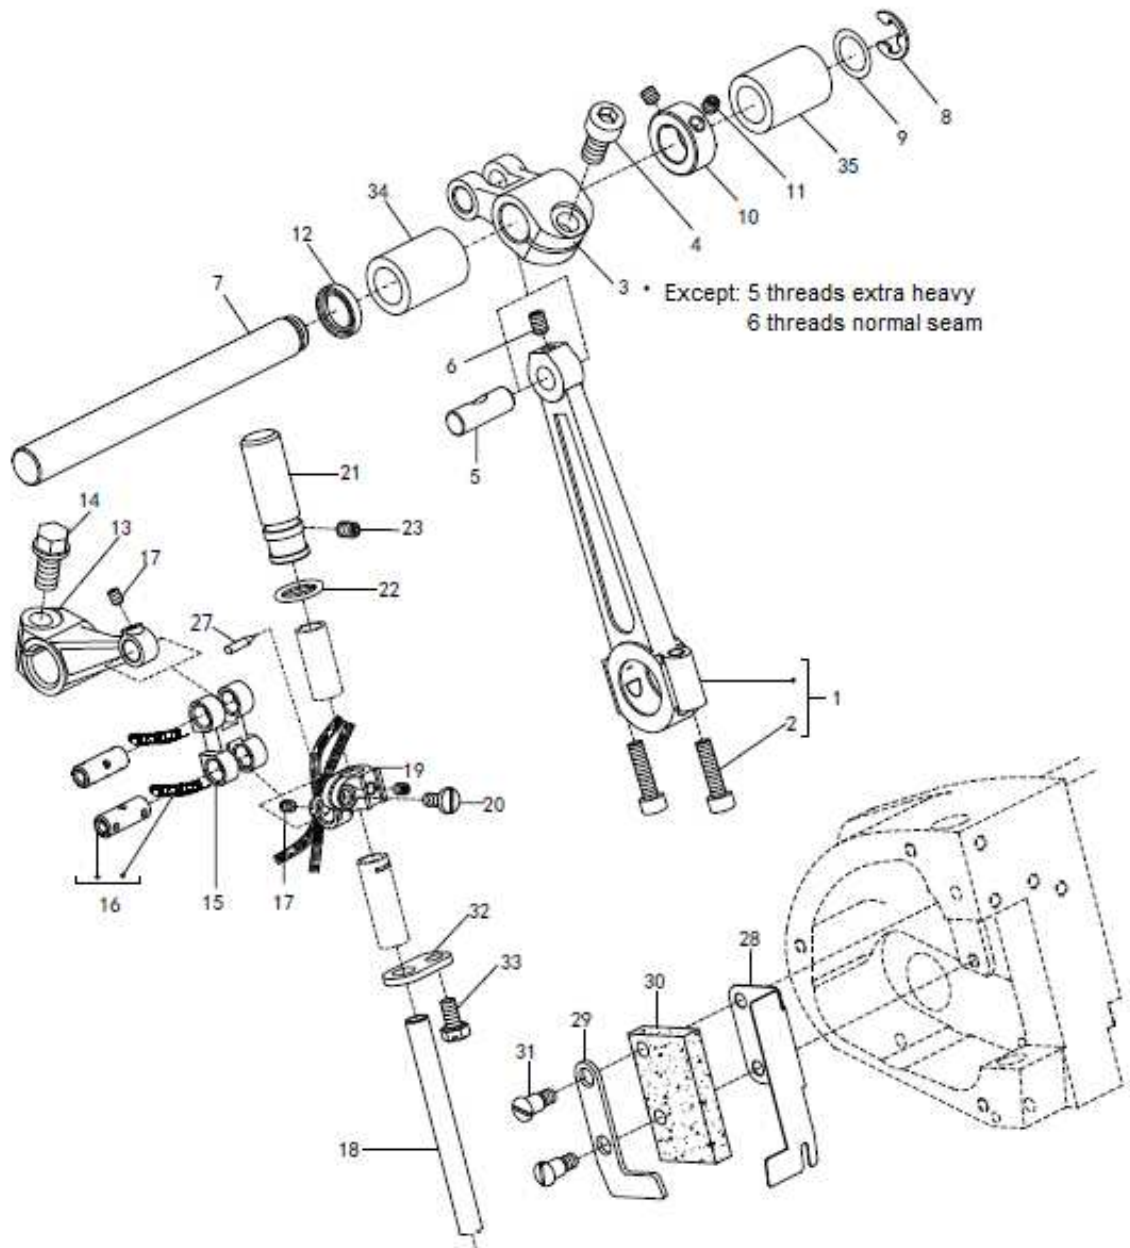

5. NEEDLE DRIVE MECHANISM (1)

5. NEEDLE DRIVE MECHANISM (1)

No.	Parts No.	Description	Qty
1	10027701	ROD	1
2	10009103	SCREW	2
3	10009108	CRANK	1
4	10009164	SCREW	1
5	10009165	PIN	1
6	10009109	SCREW	1
7	10009229	SHAFT	1
8	10009239	RING	1
9	10009232	WASHER	1
10	10009231	COLLAR	1
11	10009074	SCREW	2
12	10009230	OIL SEAL	1
13	10009244	LEVER	1
14	10009245	BOLT	1
15	10009242	NEEDLE BAR DRIVE	1
16	20001001	PIN ASM	2
17	10009240	SCREW	2
18	10009250	NEEDLE BAR	1
19	10009243	NEEDLE BAR CLAMP	1
20	10009115	SCREW	1
21	10008997	CAP	1
22	10009608	O RING	1
23	10009074	SCREW	1
24	*	NEEDLE HOLDER	1
25	10009255	SCREW	1
26	10009255	SCREW	2
27	10009255	SCREW	3
28	10033707	RACK	1
29	10033708	COVER	1
30	10009016	FELT	1
31	10009019	SCREW	2
32	10009544	COVER	1
33	10009157	SCREW	1
34	10033794	SHAFT SLEEVE	1
35	10033795	SHAFT SLEEVE	1

* SEE GAUGE PARTS LIST