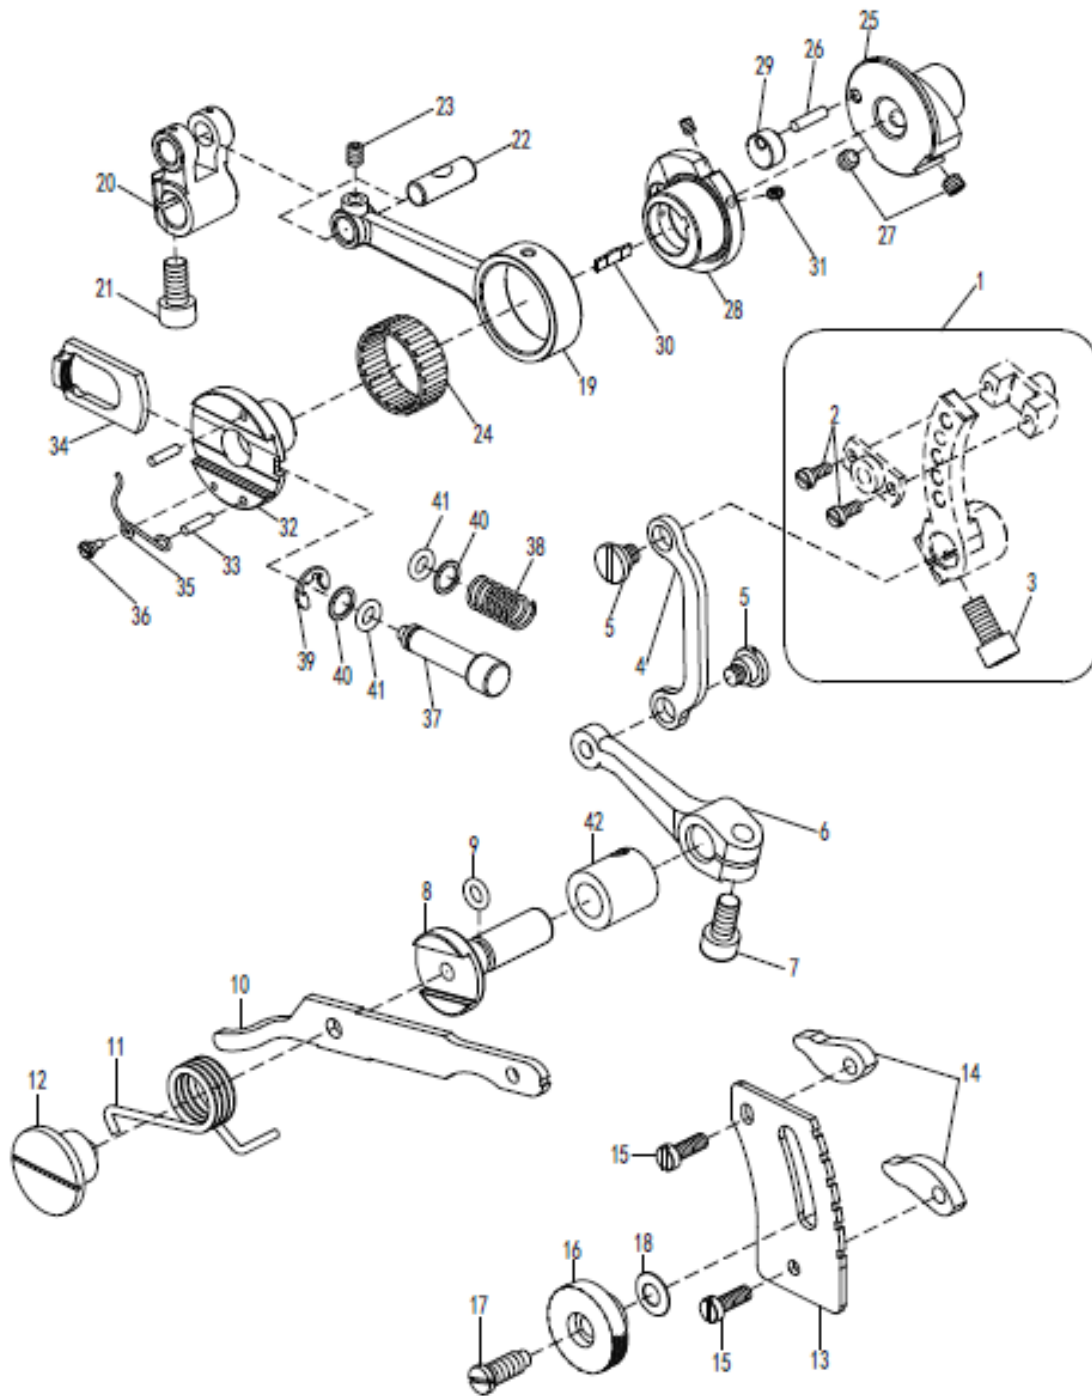

* SEE GAUGE PARTS LIST

8. LOWER LOOPER DRIVE MECHANISM

8. LOWER LOOPER DRIVE MECHANISM

No.	Parts No.	Description	Qty
1	10027700	ROD HOLDER	1
2	10009103	SCREW	4
3	10009111	GUIDE	2
4	10004358	CRANK (4 THREADS)	1
	10002662	CRANK (3 THREADS)	1
5	10009163	SCREW	2
6	10002663	CRANK	1
7	10009163	SCREW	2
8	10034609	SHAFT	1
9	10033711	WASHER	1
10	10009349	SCREW	1
11	10005537	SPRING WASHER	1
12	10009399	OIL SEAL	1
13	10002929	LOWER LOOPER HOLDER	1
14	10002956	PIN	1
15	10009480	PIN	1
16	10009245	BOLT	1
17	*	LOWER LOOPER	1
18	10009601	SCREW	1
19	10033788	SHAFT SLEEVE	1
20	10033787	SHAFT SLEEVE	1

* SEE GAUGE PARTS LIST

9. FEED MECHANISM (1)

9. FEED MECHANISM (1)

No.	Parts No.	Description	Qty
1	10033785	CRANK ASM	1
2	10009625	SCREW	2
3	10009164	BOLT	1
4	10009605	DIFFERENTIAL FEED ROD	1
5	10009624	SCREW	2
6	10009607	LEVER	1
7	10009164	BOLT	1
8	10034607	SHAFT	1
9	10009608	O RING	1
10	10009560	LEVER	1
11	10009563	SPRING	1
12	10033713	LEVER	1
13	10033715	REGULATOR PLATE	1
14	10009566	STOPPER	2
15	10009037	SCREW	2
16	10009565	NUT	1
17	10009562	SCREW	1
18	10009564	SPRING WASHER	1
19	10002886	ROD	1
20	10009260	CRANK	1
21	10009164	BOLT	1
22	10034610	PIN	1
23	10009109	SCREW	1
24	10002888	NEEDLE BEARING	1
25	10003217	REGULATOR	1
26	10003219	PIN	1
27	10012162	SCREW	2
28	10009327	ECCENTRIC	1
29	10003218	GUIDE	1
30	10009326	FLAT SPRING	1
31	10013019	SCREW	2
32	10002885	ECCENTRIC	1
33	10009298	SPRING PIN	2
34	10002889	RATCHET	1
35	10002887	SPRING	1
36	10002890	SCREW	1
37	10009258	PUSH BUTTON	1
38	10009262	SPRING	1
39	10009654	RING	1
40	10009257	WASHER	2
41	10009261	O RING	2
42	10009426	SHAFT SLEEVE	1