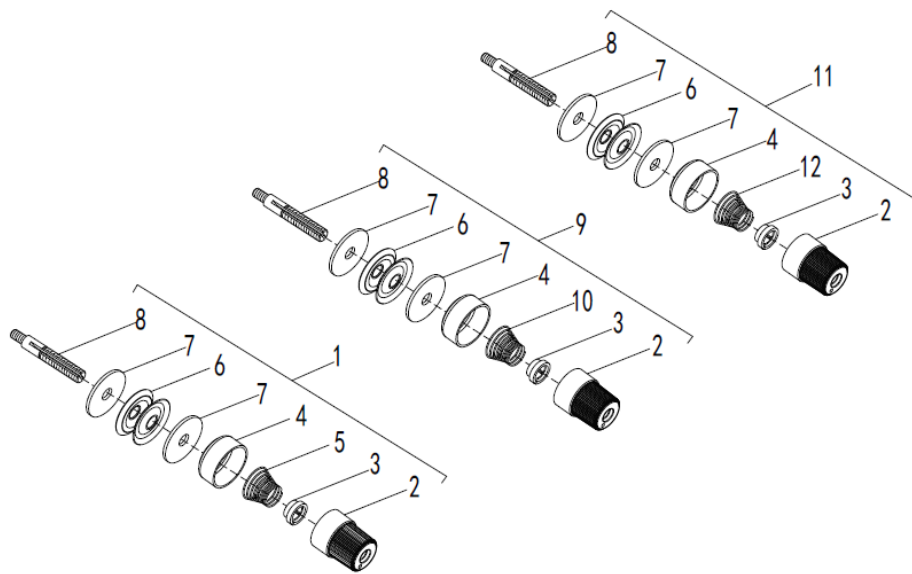

23. SPECIFIC PARTS (2)

Tape attaching

3 threads normal or narrow seaming

Turn down hemming , Plain seaming

23. SPECIFIC PARTS (2)

No.	Parts No.	Description	Qty
1	10002662	CRANK	1
2	10004358	CRANK	1
3	10009163	BOLT	2
4	*	NEEDLE PLATE	1
5	10004344	FABRIC GUARD	1
6	10004343	SCREW	1
7	10003190	UNCURLER	1
8	10010870	TAPE TAKE-UP	1
9	10010895	TAPE GUIDE	1
10	10003190	UNCURLER	1
11	10003191	SCREW	1
12	10003187	FABRIC GUARD	1

* SEE GAUGE PARTS LIST

24. SPECIFIC PARTS (3)

BACK LATCHING

No.	Parts No.	Description	Qty
1	10012758	CLOTH PLATE ASSEMBLY	1
2	10010010	SIDE COVER	1
3	10012719	FRONT COVER	1
4	10012761	NEEDLE PLATE KEY	1
5	10012762	BRACKET	1
6	10010888	SCREW	2

25. SPECIFIC PARTS (4)

4 threads back latching

25. SPECIFIC PARTS (4)

No.	Parts No.	Description	Qty
1	10039507	THREAD TENSION ASSEMBLY	2
2	10006875	NUT	1
3	10003111	RATCHET	1
4	10006877	CUP	1
5	10009534	SPRING	1
6	10003116	TENSION DISC	2
7	10009010	FELT	1
8	10003112	SCREW STUD	1
9	10039509	THREAD TENSION ASSEMBLY	1
10	10009532	SPRING	1
11	10039508	THREAD TENSION ASSEMBLY	1
12	10009533	SPRING	1
13	10012814	THREAD TENSION ASSEMBLY	1
14	10005979	THREAD GUIDE	1
15	10009290	SCREW	2
16	10003115	THREAD GUIDE	4
17	10012661	FABRIC GUARD	1
18	10013123	FABRIC GUARD	1
19	10012659	SCREW	1
20	10012660	BRACKET	1
21	10009163	BOLT	2
22	10004358	CRANK	1