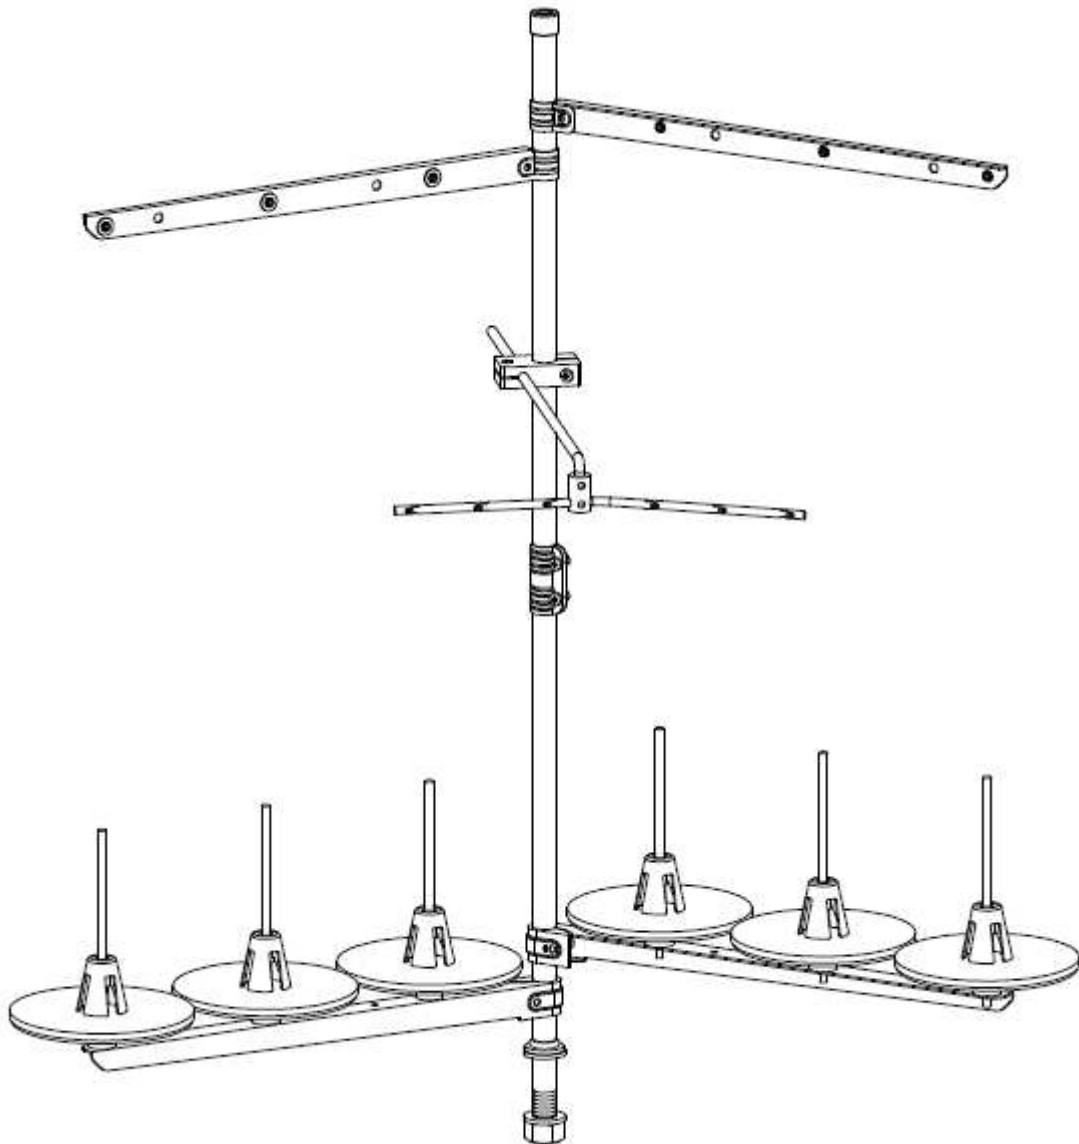

* SEE GAUGE PARTS LIST

18. CHAINSTITCH LOOPER FRAME (2)

18. CHAINSTITCH LOOPER FRAME (2)

No.	Parts No.	Description	Qty
1	10033698	THREAD GUIDE PIPE	1
2	10033733	BRACKET	1
3	10010594	SCREW	1
4	10033762	THREAD GUIDE PIPE	1
5	10033733	BRACKET	2
6	10010611	BRACKET	1
7	10010556	SCREW	1
8	10010596	WASHER	2
9	10010602	FLAT SPRING	1
10	10010610	SCREW	1
11	10033739	TENSION DISC	2
12	10033738	SPRING	1
13	10033737	KNOB	1
14	10033740	THREAD GUIDE	1
15	10004171	SCREW	1
16	10033735	THREAD GUIDE	1
17	10009529	SCREW	1
18	10033736	THREAD GUIDE	1
19	10009529	SCREW	1
20	10010664	LOOPER THREAD TAKE-UP	1
21	10010196	SCREW	2
22	10033741	THREAD GUIDE	1
23	10010595	SCREW	1

19. HR DEVICE

19. HR DEVICE

No.	Parts No.	Description	Qty
1	10033763	UPPER OIL BOX	1
2	10009330	FELT	1
3	10009635	COVER	1
4	10033743	FELT COVER	1
5	10009104	SCREW	1
6	10033744	SEAL PLATE	1
7	10009493	OIL BOX	1
8	10009492	COVER	1
9	10009104	SCREW	1
10	10003083	WASHER	1
11	10008072	OIL WICK	1
12	10007796	OIL TUBE	1
13	10009498	SILICONE OIL BOX	1
14	10010471	SILICONE OIL BOX	1
15	10010473	SILICONE OIL BOX	1
16	10009826	PLUG	1
17	10010595	SCREW	2
18	10009494	OIL FELT	1
19	10010472	OIL FELT	1
20	10010474	OIL FELT	1
21	70000122	PIN	1
22	10011471	CLAMP	2

21. THREAD STAND PARTS

No.	Parts No.	Description	Qty
1	10005969	6-SPOOL THREAD STAND ASSEMBLY	1
2	10004956	5-SPOOL THREAD STAND ASSEMBLY	1
3	10007906	4-SPOOL THREAD STAND ASSEMBLY	1
4	10008015	3-SPOOL THREAD STAND ASSEMBLY	1