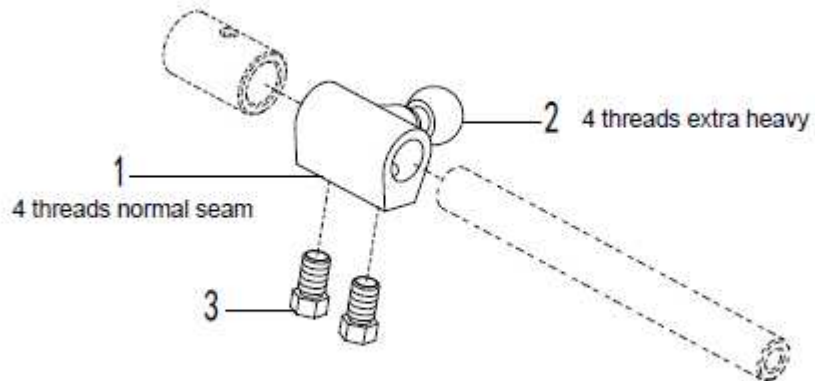

21. THREAD STAND PARTS

No.	Parts No.	Description	Qty
1	10005969	6-SPOOL THREAD STAND ASSEMBLY	1
2	10004956	5-SPOOL THREAD STAND ASSEMBLY	1
3	10007906	4-SPOOL THREAD STAND ASSEMBLY	1
4	10008015	3-SPOOL THREAD STAND ASSEMBLY	1

22. SPECIFIC PARTS (1)

22. SPECIFIC PARTS (1)

No.	Parts No.	Description	Qty
1	10010978	HEMMING ASM	1
2	10004418	BRACKET	1
3	10004423	HINGE	1
4	10010968	SCREW	1
5	10010963	SPRING WASHER	1
6	10004424	NUT	1
7	10004413	WASHER	1
8	10010970	SCREW	1
9	10004422	PIN	1
10	10004411	FLAT SPRING	1
11	10010971	SCREW	1
12	10009104	SCREW	1
13	10002991	SPRING WASHER	1
14	10004415	BRACKET	1
15	10004420	BRACKET	1
16	10010969	SCREW	2
17	10004416	WASHER	2
18	10004414	SCREW	1
19	10004412	BRACKET	1
20	10010964	SCREW	2
21	10010966	SCREW	1
22	10004421	SCREW	1
23	10010967	WASHER	1
24	10004419	ADJUSTING PLATE	1
25	10010965	SCREW	1
26	10004417	FOLDER ASM	1
27	10004429	AUXILIARY PLATE	1
28	10004443	SCREW	1
29	10004446	FLAT SPRING	1
30	10004124	CLOTH PLATE ASM	1
31	10010010	SIDE COVER	1
32	10004452	UNCURLER	1
33	10004450	WASHER	1

23. SPECIFIC PARTS (2)

Tape attaching

3 threads normal or narrow seaming

Turn down hemming , Plain seaming

23. SPECIFIC PARTS (2)

No.	Parts No.	Description	Qty
1	10002662	CRANK	1
2	10004358	CRANK	1
3	10009163	BOLT	2
4	*	NEEDLE PLATE	1
5	10004344	FABRIC GUARD	1
6	10004343	SCREW	1
7	10003190	UNCURLER	1
8	10010870	TAPE TAKE-UP	1
9	10010895	TAPE GUIDE	1
10	10003190	UNCURLER	1
11	10003191	SCREW	1
12	10003187	FABRIC GUARD	1