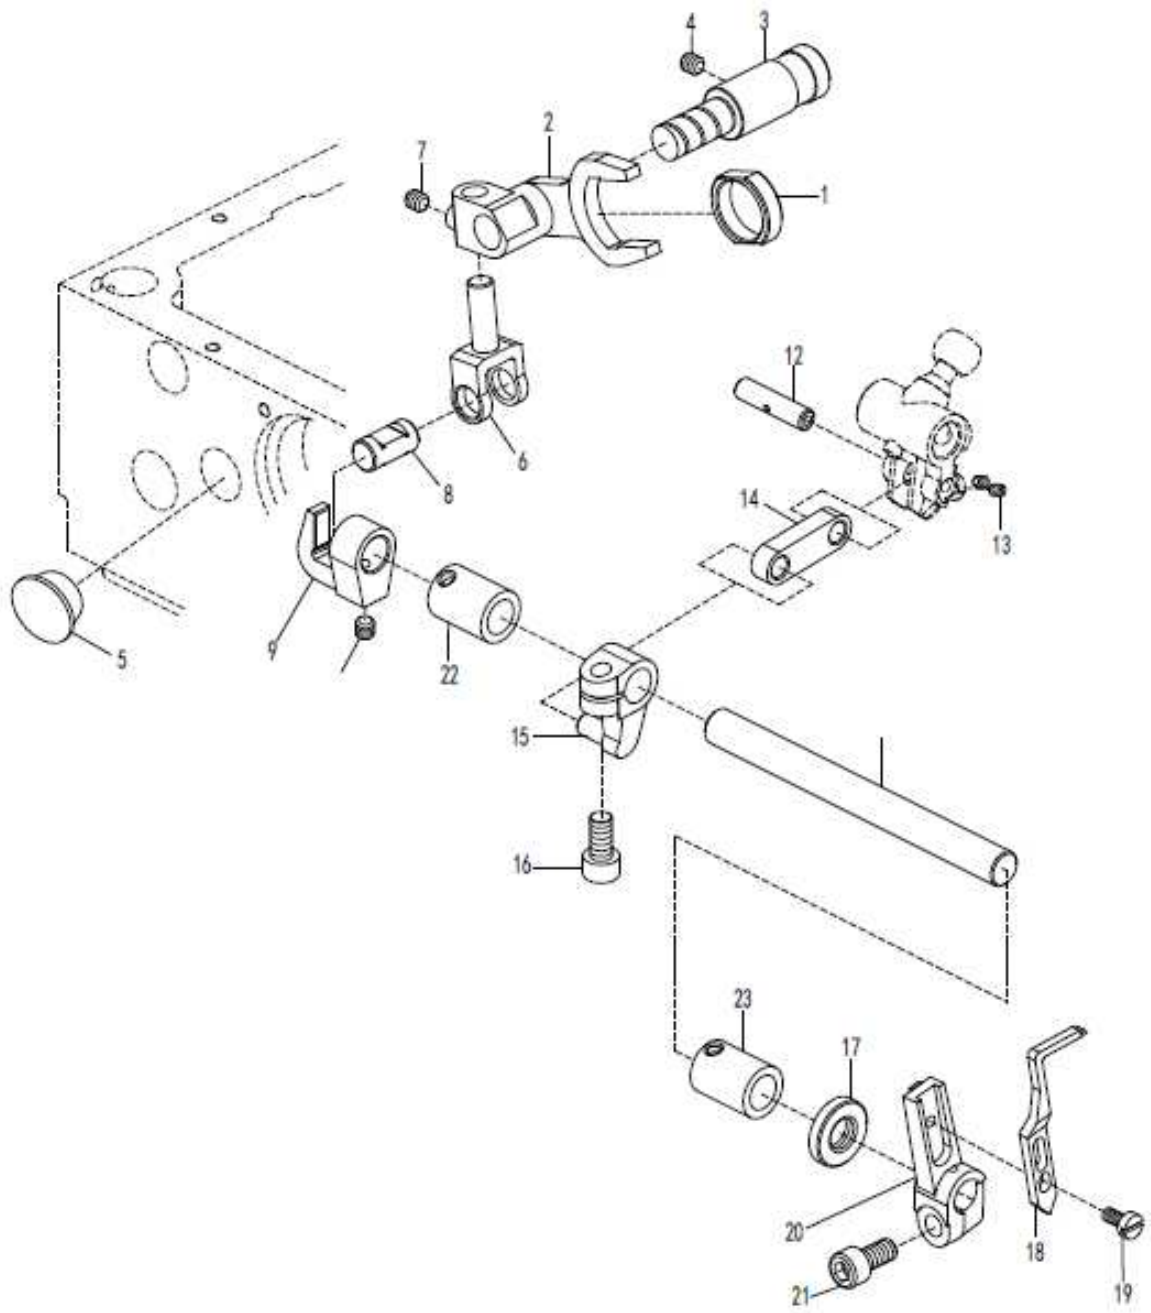

16. THREAD TENSION MECHANISM

3 threads

4, 5 threads

(Except 4 threads reverse stitching)

16. THREAD TENSION MECHANISM

No.	Parts No.	Description	Qty
1	10039507	THREAD TENSION ASM	1
2	10006875	NUT	1
3	10003111	RATCHET	1
4	10006877	CUP	1
5	10009534	SPRING	1
6	10003116	TENSION DISC	2
7	10009010	FELT	1
8	10003112	SCREW STUD	1
9	10039509	THREAD TENSION ASM	1
10	10009533	SPRING	1
11	10039508	THREAD TENSION ASM	1
12	10009532	SPRING	1
13	10003109	THREAD GUIDE	1
14	10009290	SCREW	2
15	10003115	THREAD GUIDE	3
16	10004185	THREAD GUIDE	1

17. CHAINSTITCH LOOPER FRAME (1)

17. CHAINSTITCH LOOPER FRAME (1)

No.	Parts No.	Description	Qty
1	10009863	BLOCK	1
2	10009862	LEVER	1
3	10034622	SHAFT	1
4	10012162	SCREW	1
5	10009576	PLUG	1
6	10009697	PIN	1
7	10012162	SCREW	1
8	10034624	SHAFT	1
9	10009603	HOLDER	1
10	10012162	SCREW	1
11	10034623	SHAFT	1
12	10009132	PIN	1
13	10013019	SCREW	2
14	10009116	LINK	1
15	10009540	CRANK	1
16	10009164	BOLT	1
17	10032288	OIL SEAL	1
18	*	CHAINSTITCH LOOPER	1
19	10009325	SCREW	1
20	10009584	LOOPER HOLDER	1
21	10009245	BOLT	1
22	10033793	SHAFT SLEEVE	1
23	10033793	SHAFT SLEEVE	1