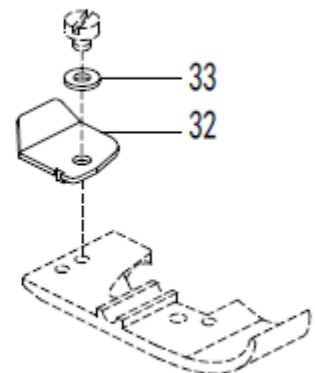

22. SPECIFIC PARTS (1)

22. SPECIFIC PARTS (1)

No.	Parts No.	Description	Qty
1	10010978	HEMMING ASM	1
2	10004418	BRACKET	1
3	10004423	HINGE	1
4	10010968	SCREW	1
5	10010963	SPRING WASHER	1
6	10004424	NUT	1
7	10004413	WASHER	1
8	10010970	SCREW	1
9	10004422	PIN	1
10	10004411	FLAT SPRING	1
11	10010971	SCREW	1
12	10009104	SCREW	1
13	10002991	SPRING WASHER	1
14	10004415	BRACKET	1
15	10004420	BRACKET	1
16	10010969	SCREW	2
17	10004416	WASHER	2
18	10004414	SCREW	1
19	10004412	BRACKET	1
20	10010964	SCREW	2
21	10010966	SCREW	1
22	10004421	SCREW	1
23	10010967	WASHER	1
24	10004419	ADJUSTING PLATE	1
25	10010965	SCREW	1
26	10004417	FOLDER ASM	1
27	10004429	AUXILIARY PLATE	1
28	10004443	SCREW	1
29	10004446	FLAT SPRING	1
30	10004124	CLOTH PLATE ASM	1
31	10010010	SIDE COVER	1
32	10004452	UNCURLER	1
33	10004450	WASHER	1