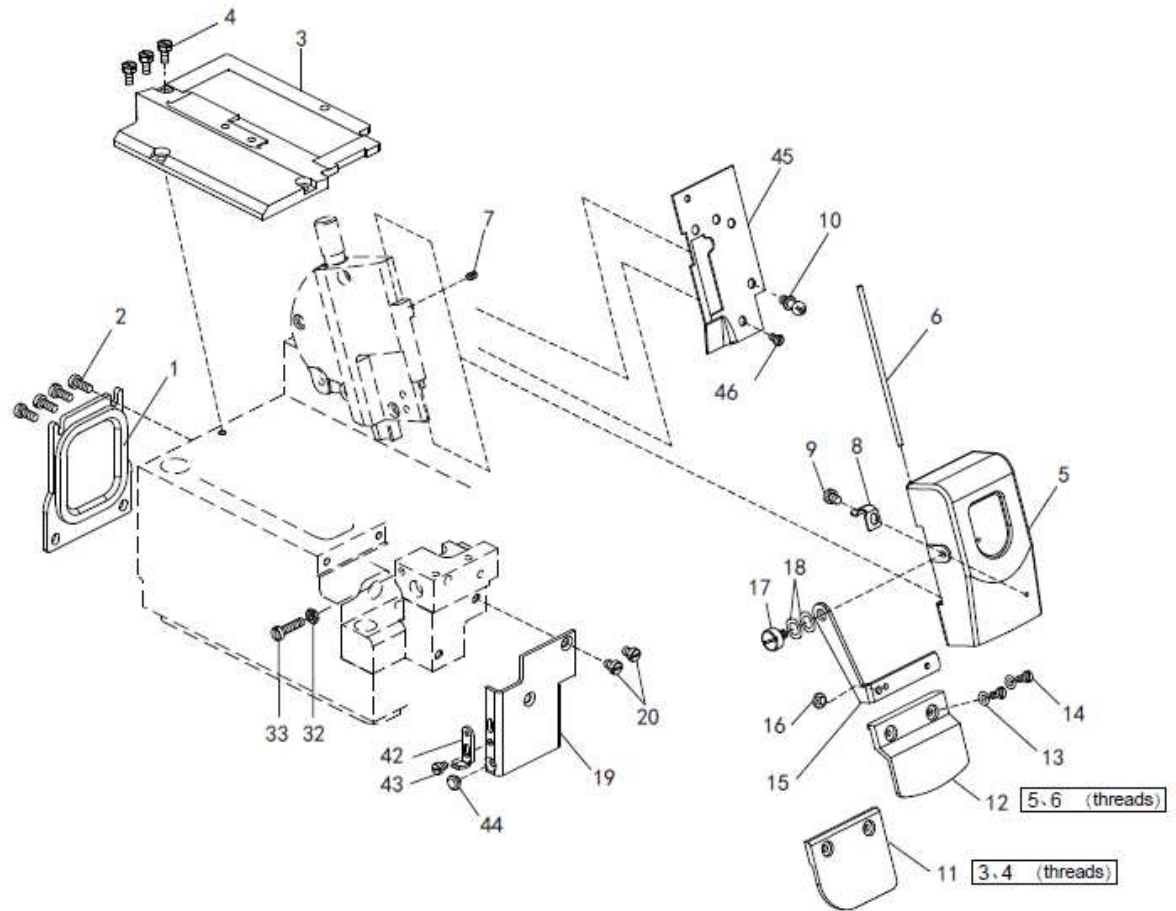

1. MACHINE BED FRAME

No.	Parts No.	Description	Qty
1	10011847	BED PIN	4
2	10042957	OIL SIGHT GAUGE	1
3	10012905	SPRING PIN	1
4	10033784	BRACKET (3, 4 THREADS)	1
	10033783	BRACKET (5, 6 THREADS)	1
5	10009171	SCREW	2
6	10009452	PIPE	2
7	10003486	SPRING PIN	1

3. COVER (2)

3. COVER (2)

No.	Parts No.	Description	Qty
1	10033690	COVER PLATE	1
2	10033768	SCREW	4
3	10009069	BED COVER PLATE	1
4	10009157	SCREW	3
5	20011538	NEEDLE BAR COVER	1
6	10009615	PIN	1
7	10009074	SCREW	1
8	10033701	SPRING	1
9	10004171	SCREW	1
10	10009047	SCREW	1
11	10033761	EYE GUARD	1
12	10033760	EYE GUARD	1
13	10009600	SCREW	2
14	10009599	WASHER	2
15	10014179	BRACKET	1
16	10009582	CUSHION RUBBER	1
17	10009044	SCREW	1
18	10010596	WASHER	2
19	10033688	LEFT FRONT COVER	1
20	10009049	SCREW	2
21	10042986	CLOTH PLATE ASSEMBLY (3, 4 THREADS)	1
22	10042983	CLOTH PLATE ASSEMBLY (5, 6 THREADS)	1
23	10009074	SCREW	1
24	10033693	BUSHING	1
25	10033686	WASHER	1
26	10010556	SCREW	1
27	10033694	LEVER	1
28	10033695	SPRING	1
29	10033696	SCREW	1
30	10033697	BRACKET	1
31	10033691	CUSHION RUBBER	1
32	10009075	SCREW	1
33	10009471	NUT	1
34	10033759	SIDE COVER	1
35	10010554	SCREW	2
36	10009537	WASHER	2
37	10009291	SCREW	1
38	10008144	WASHER	1
39	10009582	CUSHION RUBBER	1
40	10033700	LATCH	1
41	10009529	SCREW	1
42	10033689	LATCH	1
43	10009514	SCREW	1
44	10009582	CUSHION RUBBER	1
45	10033687	FACE PLATE	1
46	10010594	SCREW	1