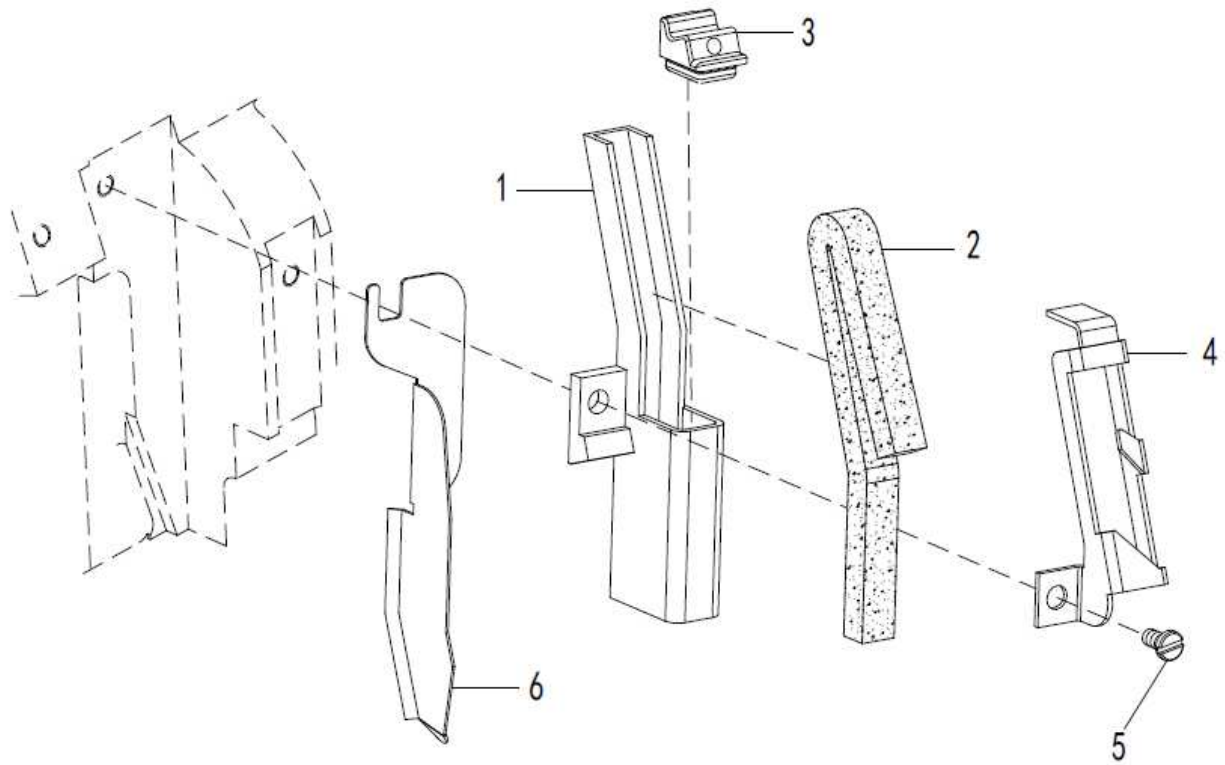

19. HR DEVICE

19. HR DEVICE

No.	Parts No.	Description	Qty
1	10033763	UPPER OIL BOX	1
2	10009330	FELT	1
3	10009635	COVER	1
4	10033743	FELT COVER	1
5	10009104	SCREW	1
6	10033744	SEAL PLATE	1
7	10009493	OIL BOX	1
8	10009492	COVER	1
9	10009104	SCREW	1
10	10003083	WASHER	1
11	10008072	OIL WICK	1
12	10007796	OIL TUBE	1
13	10009498	SILICONE OIL BOX	1
14	10010471	SILICONE OIL BOX	1
15	10010473	SILICONE OIL BOX	1
16	10009826	PLUG	1
17	10010595	SCREW	2
18	10009494	OIL FELT	1
19	10010472	OIL FELT	1
20	10010474	OIL FELT	1
21	70000122	PIN	1
22	10011471	CLAMP	2