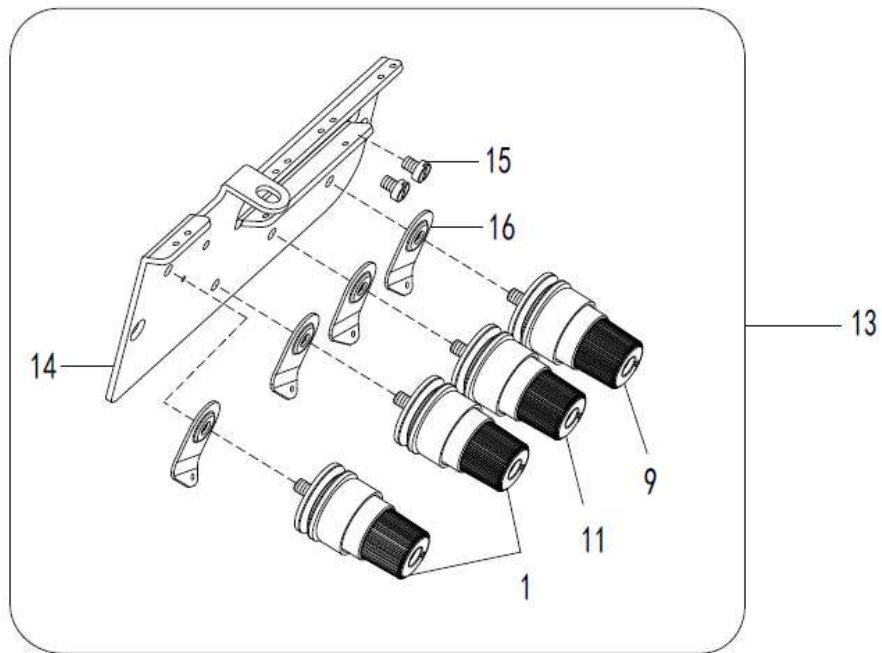

23. SPECIFIC PARTS (2)

Tape attaching

3 threads normal or narrow seaming

Turn down hemming , Plain seaming

23. SPECIFIC PARTS (2)

No.	Parts No.	Description	Qty
1	10002662	CRANK	1
2	10004358	CRANK	1
3	10009163	BOLT	2
4	*	NEEDLE PLATE	1
5	10004344	FABRIC GUARD	1
6	10004343	SCREW	1
7	10003190	UNCURLER	1
8	10010870	TAPE TAKE-UP	1
9	10010895	TAPE GUIDE	1
10	10003190	UNCURLER	1
11	10003191	SCREW	1
12	10003187	FABRIC GUARD	1

* SEE GAUGE PARTS LIST

24. SPECIFIC PARTS (3)

BACK LATCHING

No.	Parts No.	Description	Qty
1	10012758	CLOTH PLATE ASSEMBLY	1
2	10010010	SIDE COVER	1
3	10012719	FRONT COVER	1
4	10012761	NEEDLE PLATE KEY	1
5	10012762	BRACKET	1
6	10010888	SCREW	2

25. SPECIFIC PARTS (4)

4 threads back latching

25. SPECIFIC PARTS (4)

No.	Parts No.	Description	Qty
1	10039507	THREAD TENSION ASSEMBLY	2
2	10006875	NUT	1
3	10003111	RATCHET	1
4	10006877	CUP	1
5	10009534	SPRING	1
6	10003116	TENSION DISC	2
7	10009010	FELT	1
8	10003112	SCREW STUD	1
9	10039509	THREAD TENSION ASSEMBLY	1
10	10009532	SPRING	1
11	10039508	THREAD TENSION ASSEMBLY	1
12	10009533	SPRING	1
13	10012814	THREAD TENSION ASSEMBLY	1
14	10005979	THREAD GUIDE	1
15	10009290	SCREW	2
16	10003115	THREAD GUIDE	4
17	10012661	FABRIC GUARD	1
18	10013123	FABRIC GUARD	1
19	10012659	SCREW	1
20	10012660	BRACKET	1
21	10009163	BOLT	2
22	10004358	CRANK	1