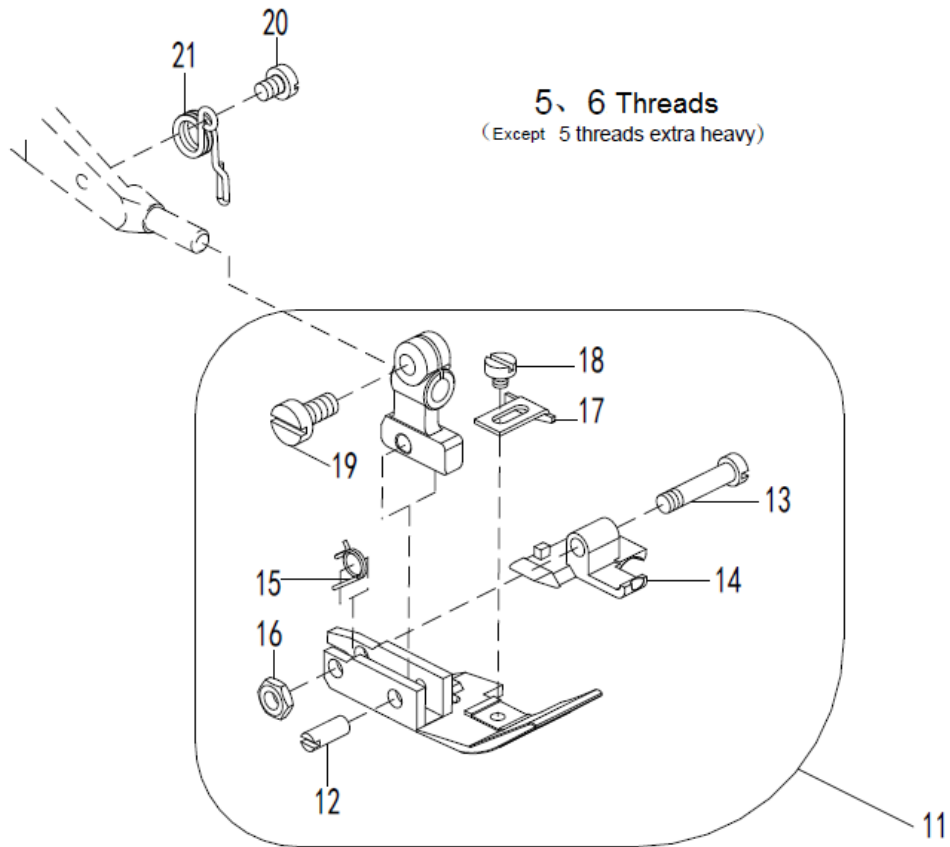

13. PRESSER FOOT MECHANISM (2)