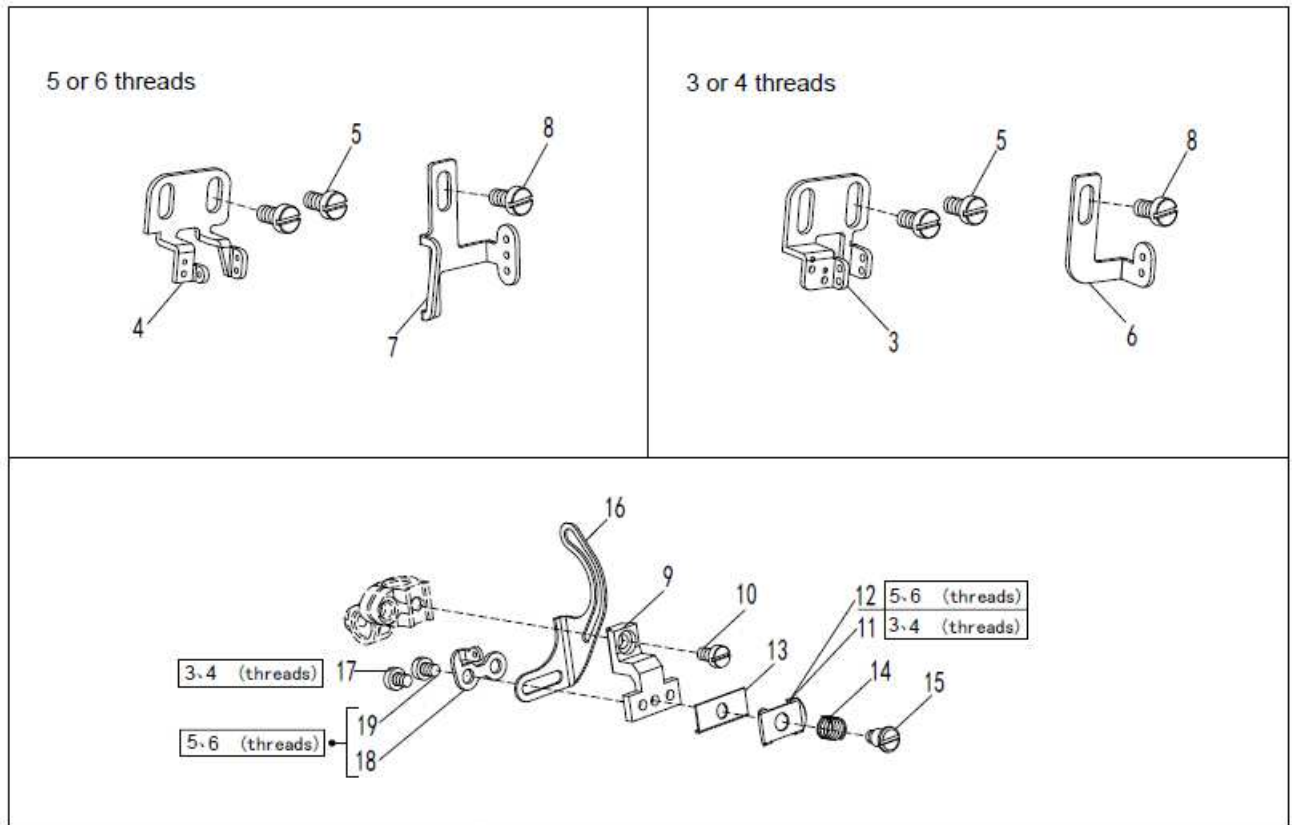

15. THREAD GUIDE AND THREAD TAKE-UP MECHANISM

15. THREAD GUIDE AND THREAD TAKE-UP MECHANISM

No.	Parts No.	Description	Qty
1	10033726	THREAD GUIDE	1
2	10010595	SCREW	1
3	10033753	NEEDLE THREAD GUIDE	1
4	10033732	NEEDLE THREAD GUIDE	1
5	10010594	SCREW	1
6	10033752	NEEDLE THREAD GUIDE	1
7	10033725	NEEDLE THREAD GUIDE	1
8	10010594	SCREW	2
9	10009497	THREAD RETAINER	1
10	10010555	SCREW	1
11	10009522	THREAD RETAINER	1
12	10009525	THREAD RETAINER	1
13	10010608	GUIDE	1
14	10009500	SPRING	1
15	10009501	SCREW	1
16	10012262	NEEDLE THREAD TAKE-UP	1
17	10009521	SCREW	2
18	10010606	THREAD GUIDE	1
19	10010607	SCREW	2
20	10033729	THREAD TAKE-UP	1
21	10010595	SCREW	1
22	10033728	THREAD TAKE-UP	1
23	10009529	SCREW	1
24	10009599	WASHER	1
25	10033730	THREAD TAKE-UP	1
26	10010595	SCREW	1
27	10033731	THREAD GUIDE	1
28	10009524	THREAD GUIDE	1
29	10010554	SCREW	1
30	10009421	THREAD GUIDE	1
31	10033682	SPRING PLATE	1
32	10010595	SCREW	1